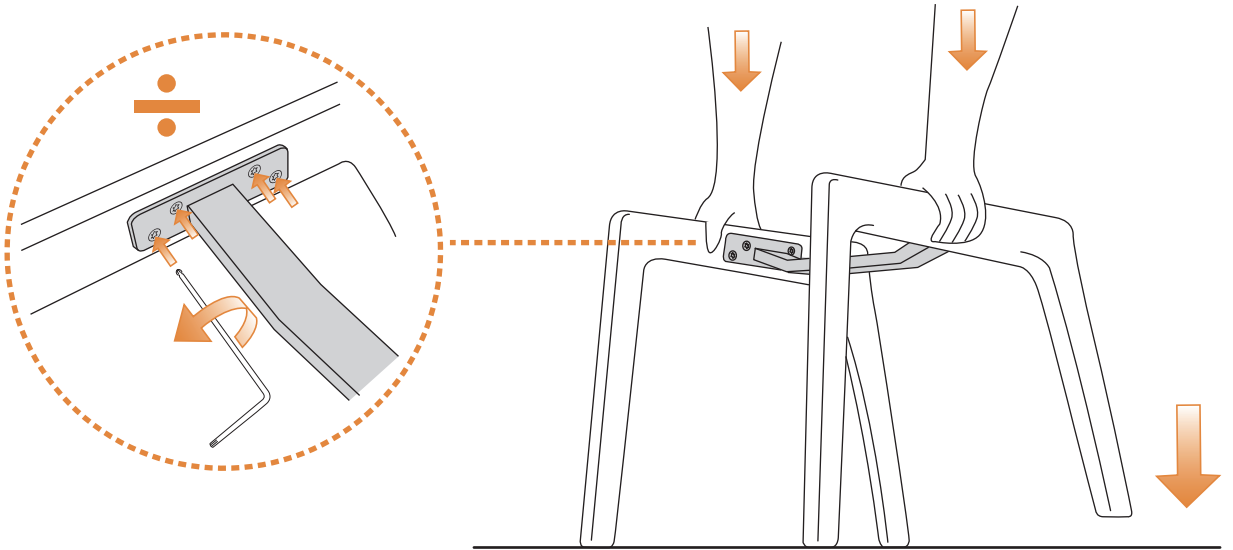

# Assembly Stressless® Dining

D100/D101

T30 #99230316

4 x

#990000984

#75007922

8 x

#990000999

Scan me for assembly video

1

2

✦ T30 #99230316

4 x

#990000984

#75007922

[www.stressless.com/mystressless](http://www.stressless.com/mystressless)