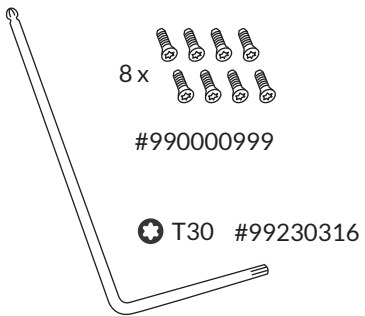

# Assembly Stressless® Dining

D100/D101

T30 #99230316

4 x

#990000984

#75007922

8 x

#990000999

Scan me for assembly video

1

2

✦ T30 #99230316

4 x

#990000984

#75007922

[www.stressless.com/mystressless](http://www.stressless.com/mystressless)