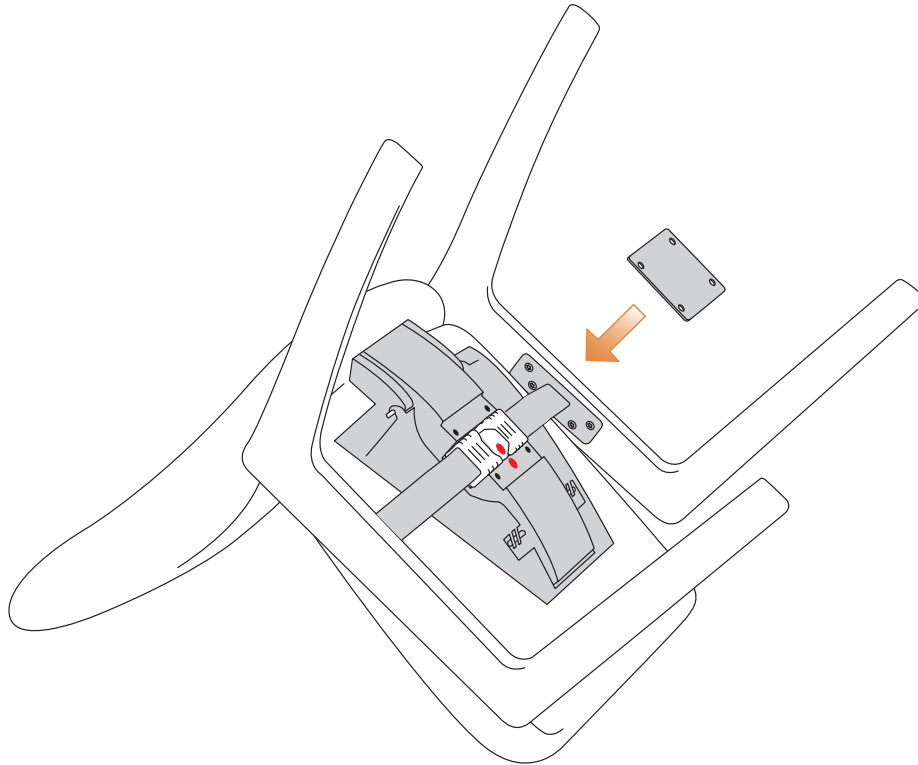

# Assembly Stressless® Dining

D100/D101

T30 #99230316

4 x

#990000984

#75007922

8 x

#990000999

Scan me for assembly video

1

2

✦ T30 #99230316

4 x

#990000984

#75007922

[www.stressless.com/mystressless](http://www.stressless.com/mystressless)