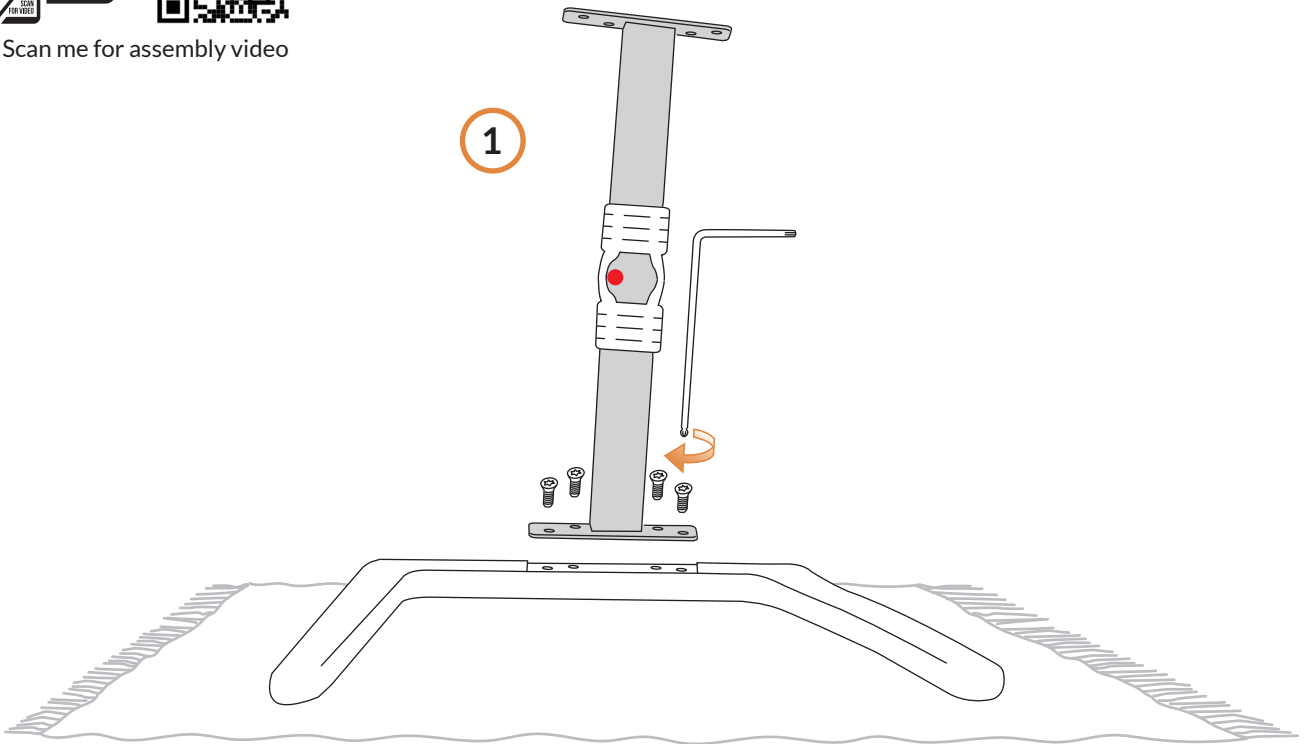

# Assembly Stressless® Dining

D100/D101

T30 #99230316

4 x

#990000984

#75007922

8 x

#990000999

Scan me for assembly video

1

2

✦ T30 #99230316

4 x

#990000984

#75007922

[www.stressless.com/mystressless](http://www.stressless.com/mystressless)