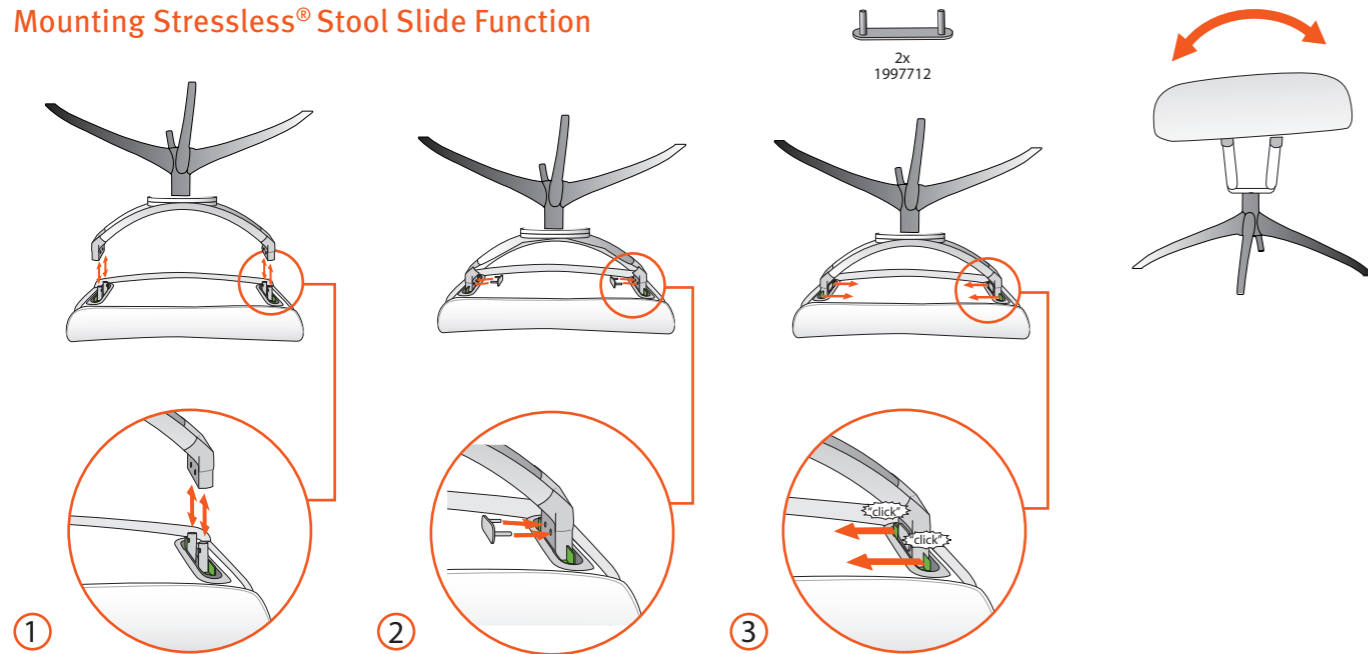

Mounting Stressless® Stool Standard

990002180-01

Mounting Stressless® Stool High

Assembly Stressless® Starbase

THE INNOVATORS OF COMFORT™

Assembly Seat and Back

Mounting Stressless® Stool Slide Function

Assembly Stressless® Starbase