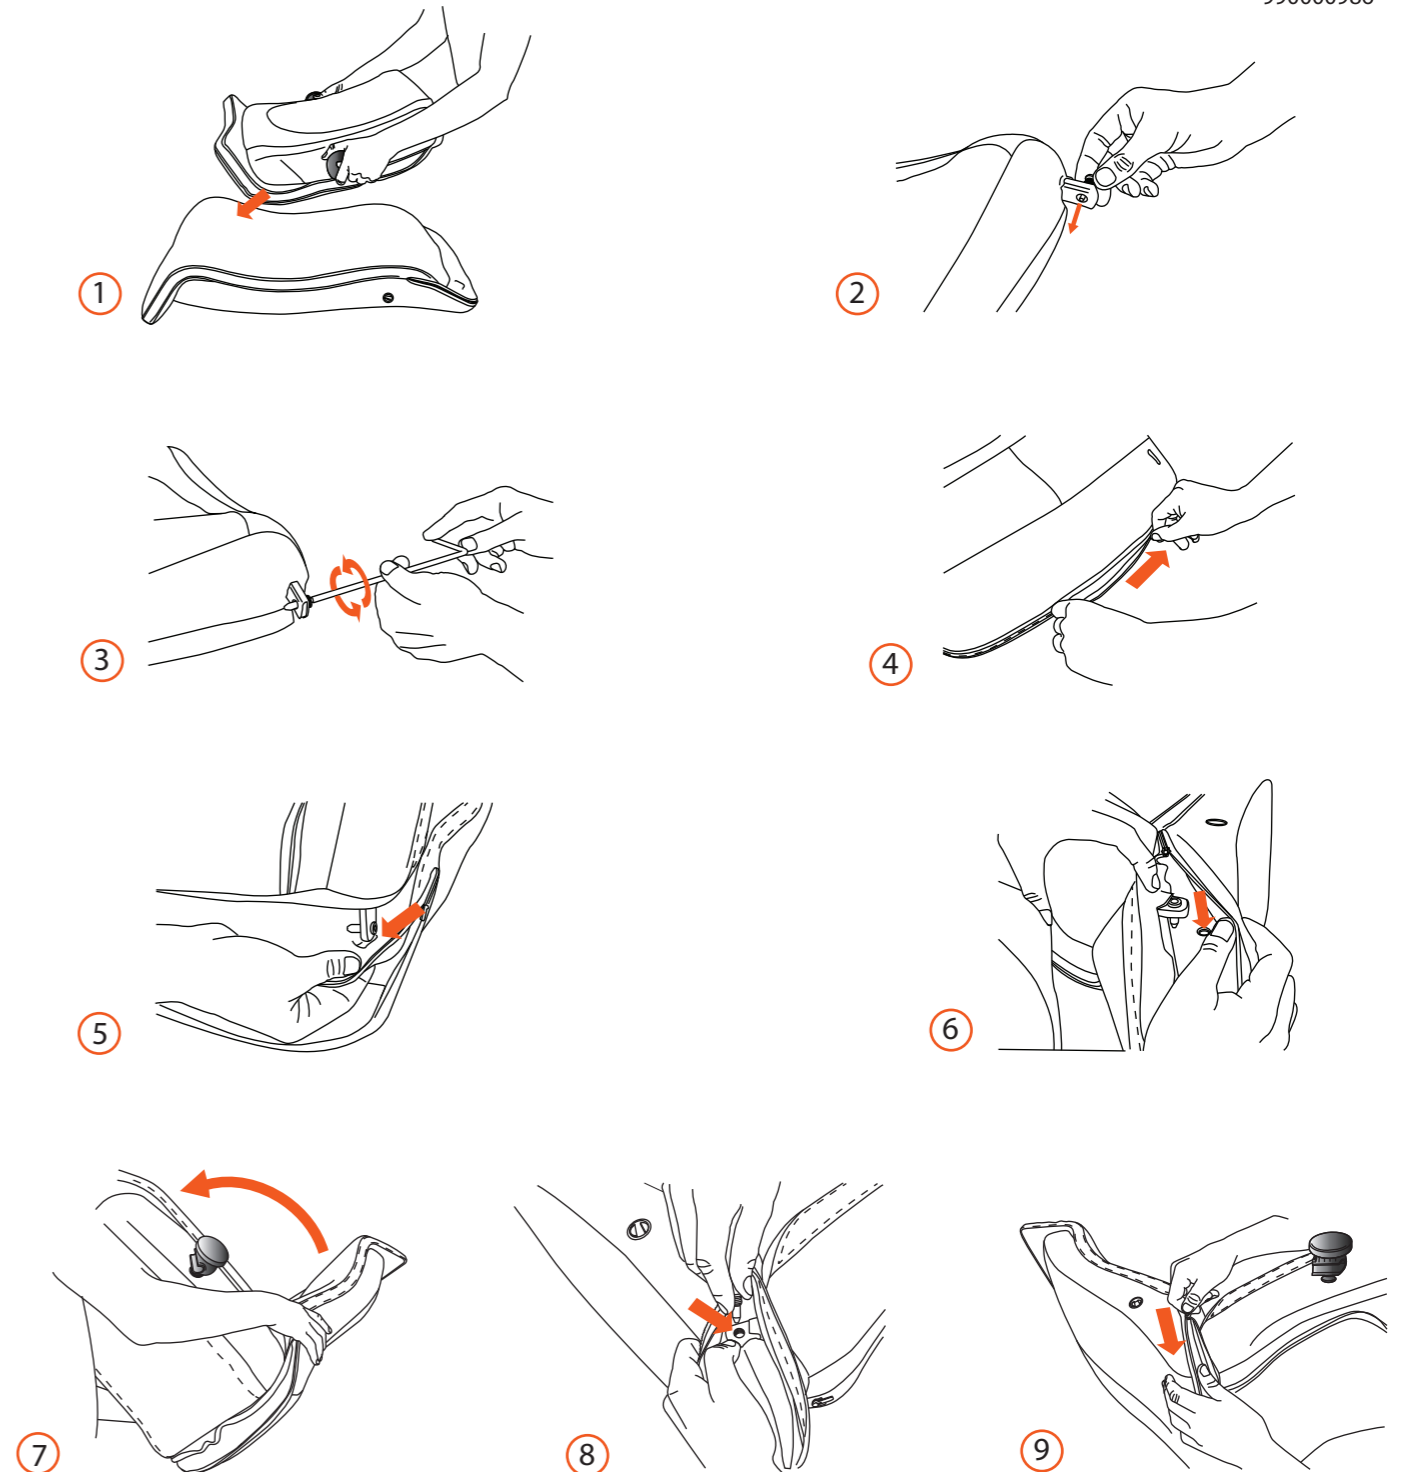

Mounting Stressless® Stool Standard

990002180-01

Mounting Stressless® Stool High

Assembly Stressless® Starbase

THE INNOVATORS OF COMFORT™

Assembly Seat and Back

Mounting Stressless® Stool Slide Function

Assembly Stressless® Starbase