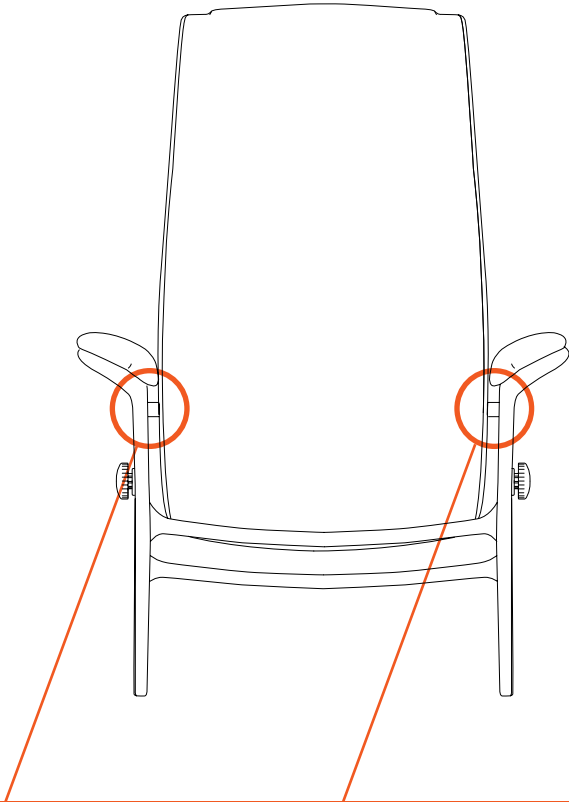

# Assembly Stressless®

you John/James/Michael aluminum

you  
Designed for Comfort™

- 8x 990002606
- 2x 990002141
- 4x 990002607
- 1x 99230316
- 2x 990002626
- 2x 990002137 Right  
990002138 Left