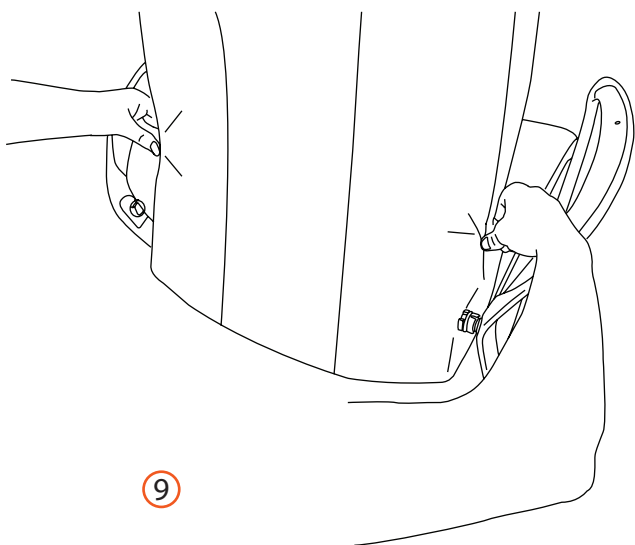

# Assembly Stressless®

you John/James/Michael aluminum

you  
Designed for Comfort™

- 8x 990002606
- 2x 990002141
- 4x 990002607
- 1x 99230316
- 2x 990002626
- 2x 990002137 Right  
990002138 Left