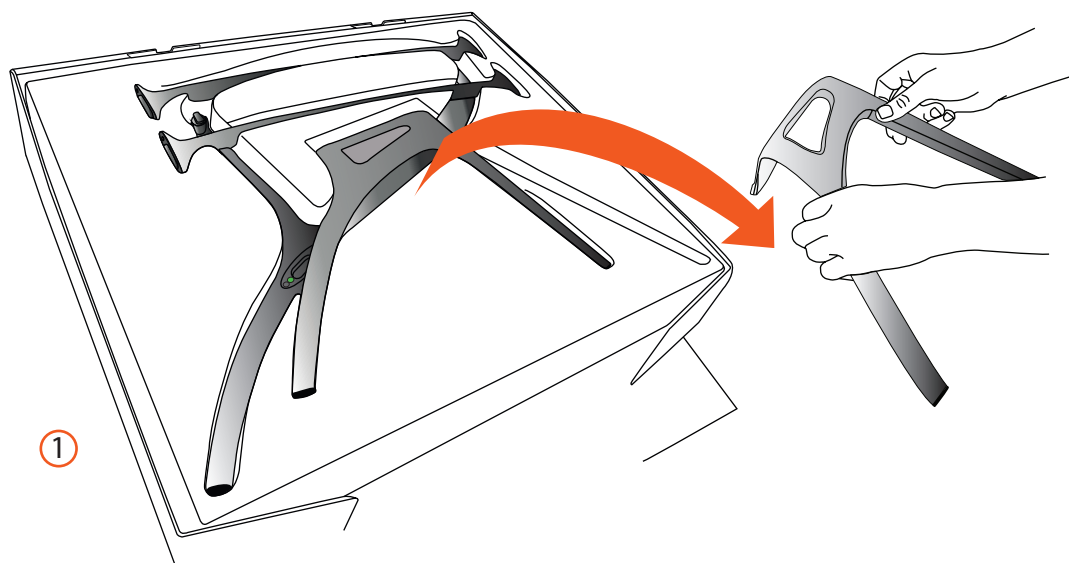

# Assembly Stressless®

you John/James/Michael aluminum

you  
Designed for Comfort™

- 8x 990002606
- 2x 990002141
- 4x 990002607
- 1x 99230316
- 2x 990002626
- 2x 990002137 Right  
990002138 Left