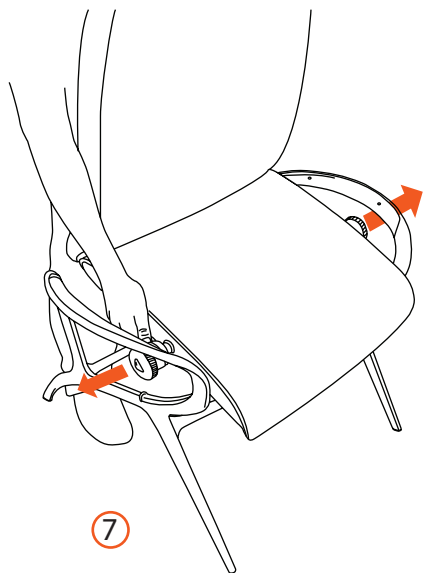

# Assembly Stressless®

you John/James/Michael aluminum

you  
Designed for Comfort™

- 8x 990002606
- 2x 990002141
- 4x 990002607
- 1x 99230316
- 2x 990002626
- 2x 990002137 Right  
990002138 Left