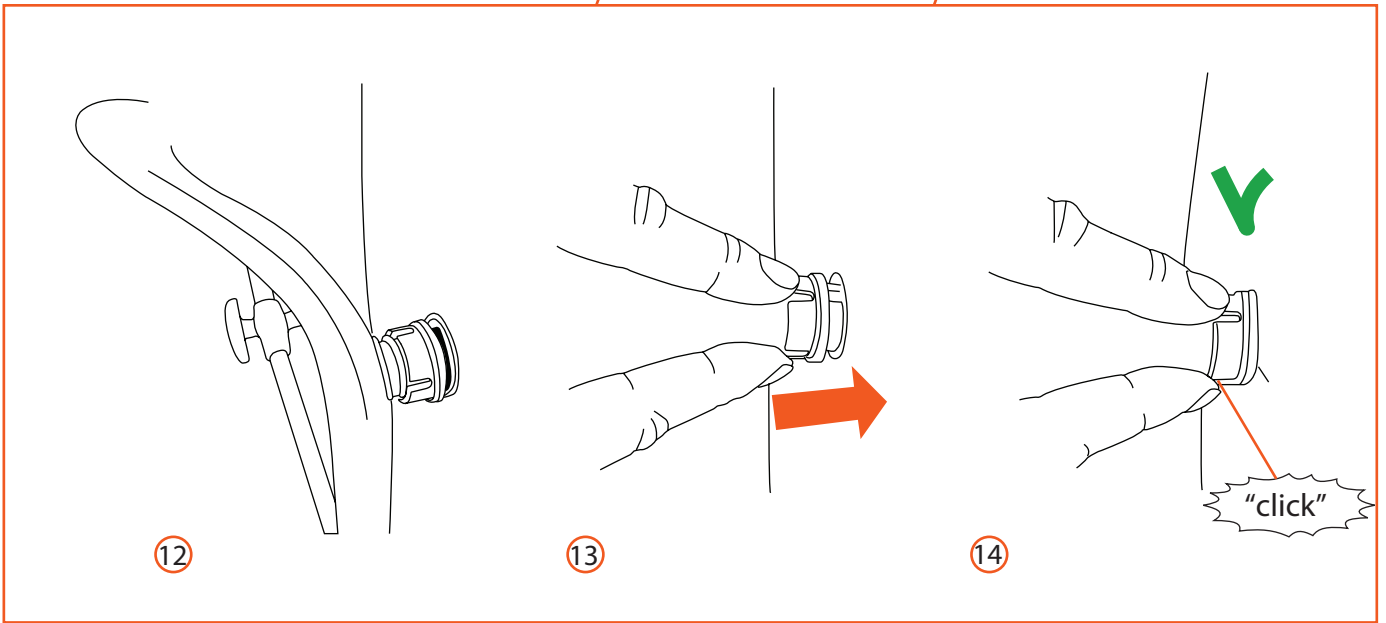

# Assembly Stressless®

you John/James/Michael aluminum

you  
Designed for Comfort™

- 8x 990002606
- 2x 990002141
- 4x 990002607
- 1x 99230316
- 2x 990002626
- 2x 990002137 Right  
990002138 Left