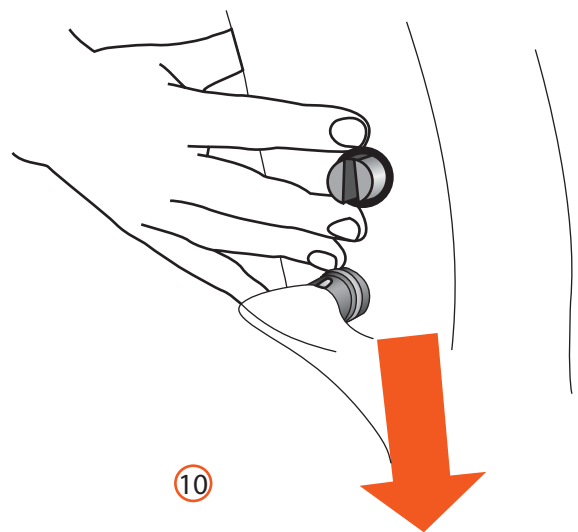

# Assembly Stressless®

you John/James/Michael aluminum

you  
Designed for Comfort™

- 8x 990002606
- 2x 990002141
- 4x 990002607
- 1x 99230316
- 2x 990002626
- 2x 990002137 Right  
990002138 Left