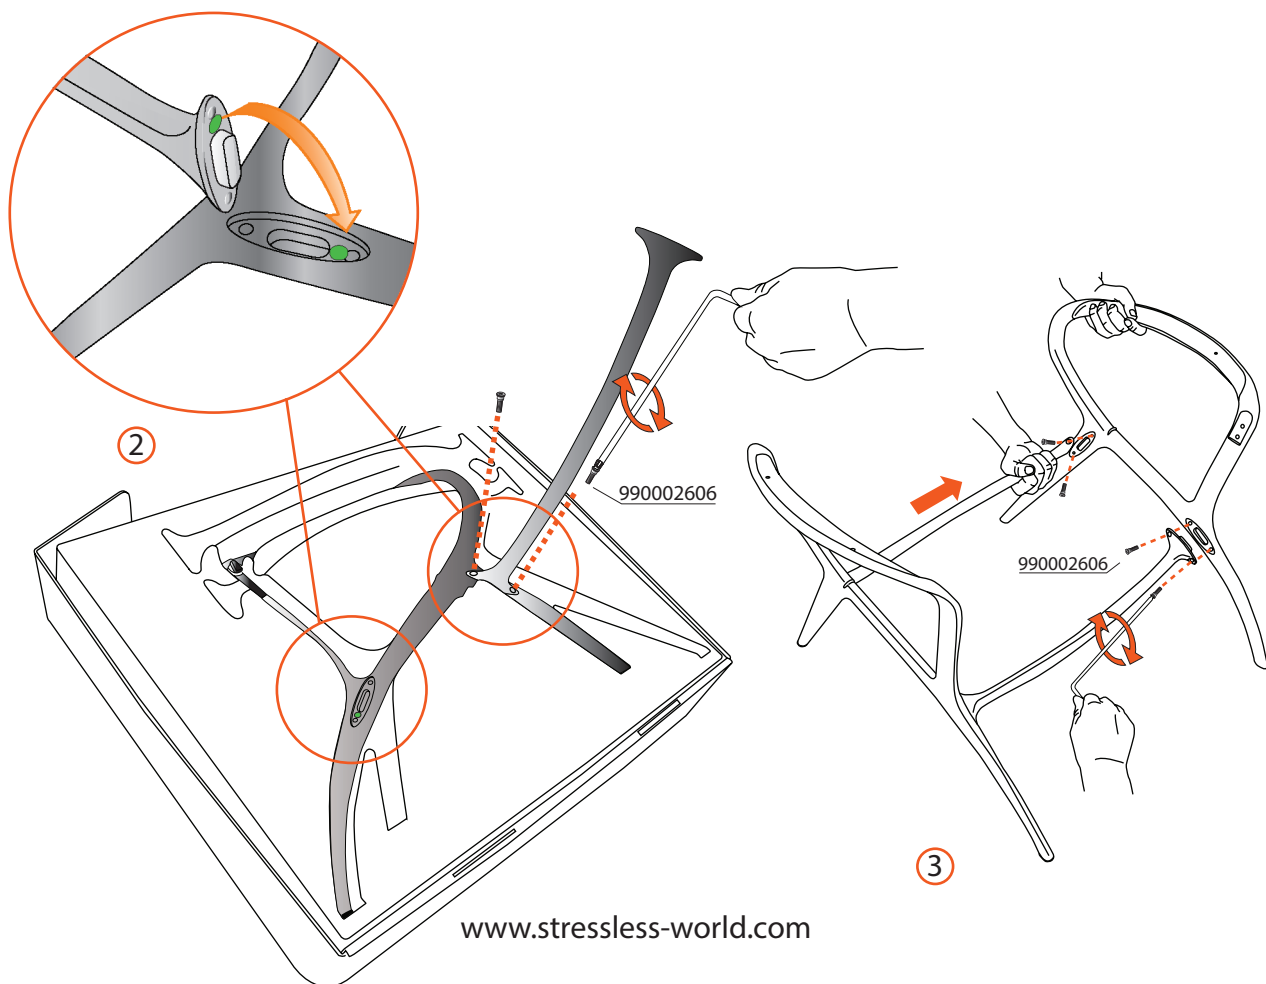

# Assembly Stressless®

you John/James/Michael aluminum

you  
Designed for Comfort™

- 8x 990002606
- 2x 990002141
- 4x 990002607
- 1x 99230316
- 2x 990002626
- 2x 990002137 Right  
990002138 Left

# Assembly Stressless® you John/James/Michael aluminum footstool