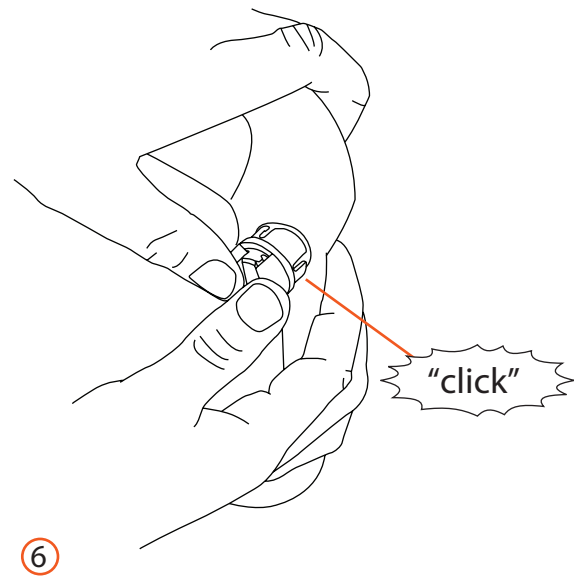

# Assembly Stressless®

you John/James/Michael aluminum

you  
Designed for Comfort™

- 8x 990002606
- 2x 990002141
- 4x 990002607
- 1x 99230316
- 2x 990002626
- 2x 990002137 Right  
990002138 Left