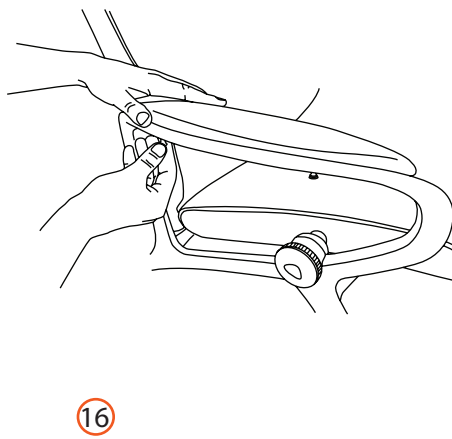

# Assembly Stressless®

you John/James/Michael aluminum

you  
Designed for Comfort™

- 8x 990002606
- 2x 990002141
- 4x 990002607
- 1x 99230316
- 2x 990002626
- 2x 990002137 Right  
990002138 Left