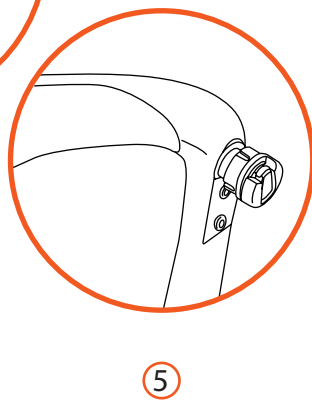

# Assembly Stressless®

you John/James/Michael aluminum

you  
Designed for Comfort™

- 8x 990002606
- 2x 990002141
- 4x 990002607
- 1x 99230316
- 2x 990002626
- 2x 990002137 Right  
990002138 Left