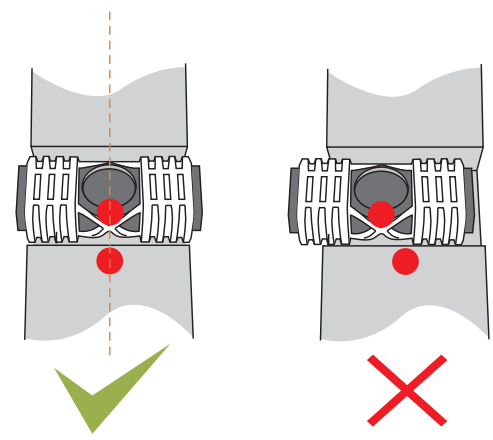

#990004840

2