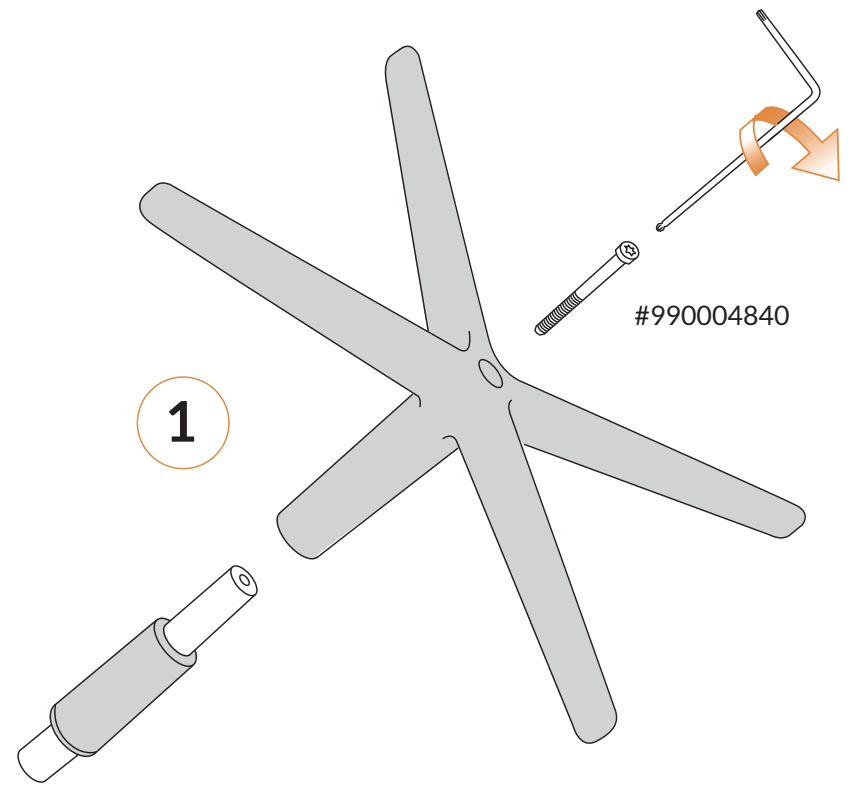

Assembly Stressless® Dining D450

Scan me for assembly video

T30

4 x

#990000984

#75012519

#990004840

1

#990004840

2

X

✓

#990000984