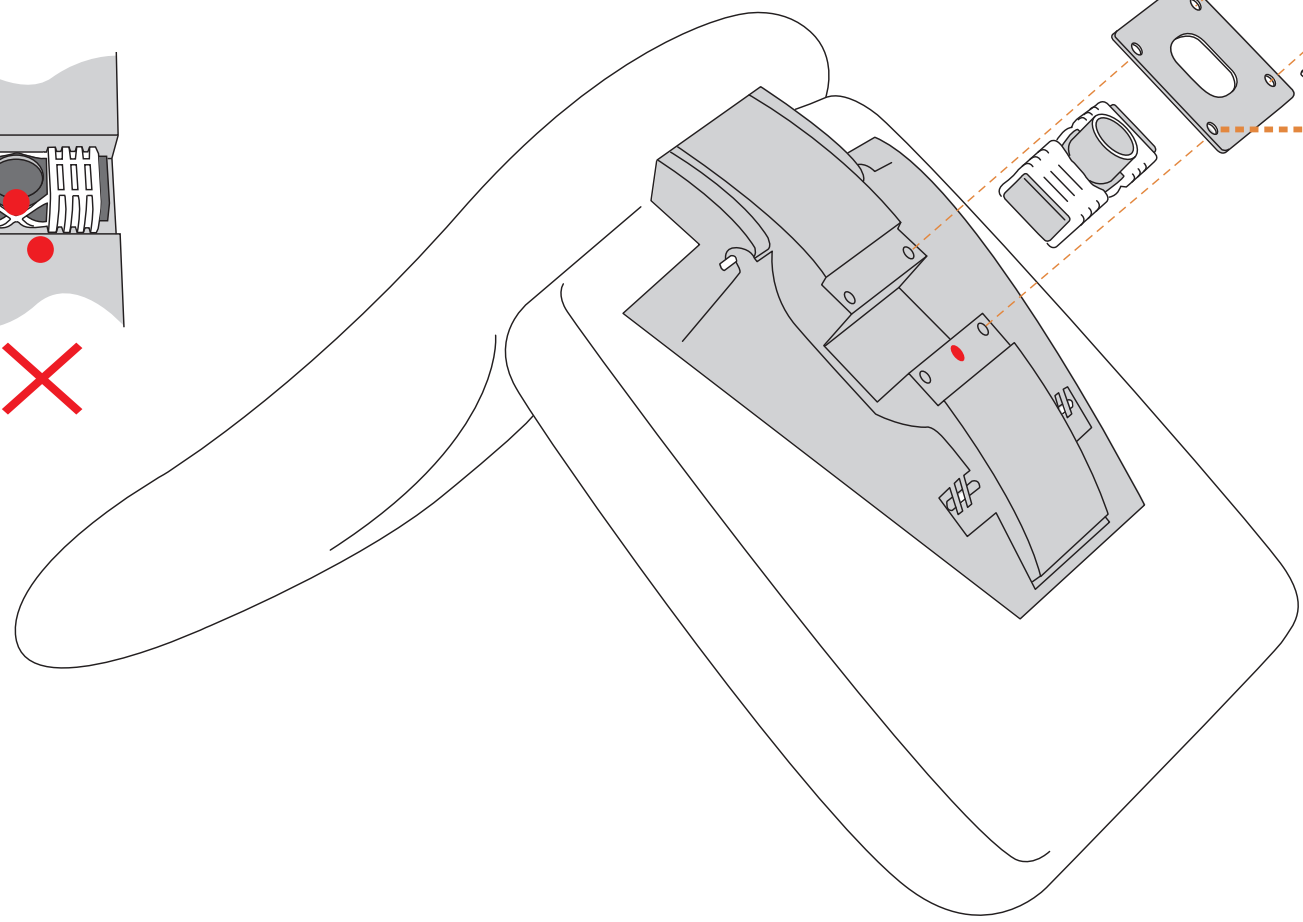

X

✓

#990000984