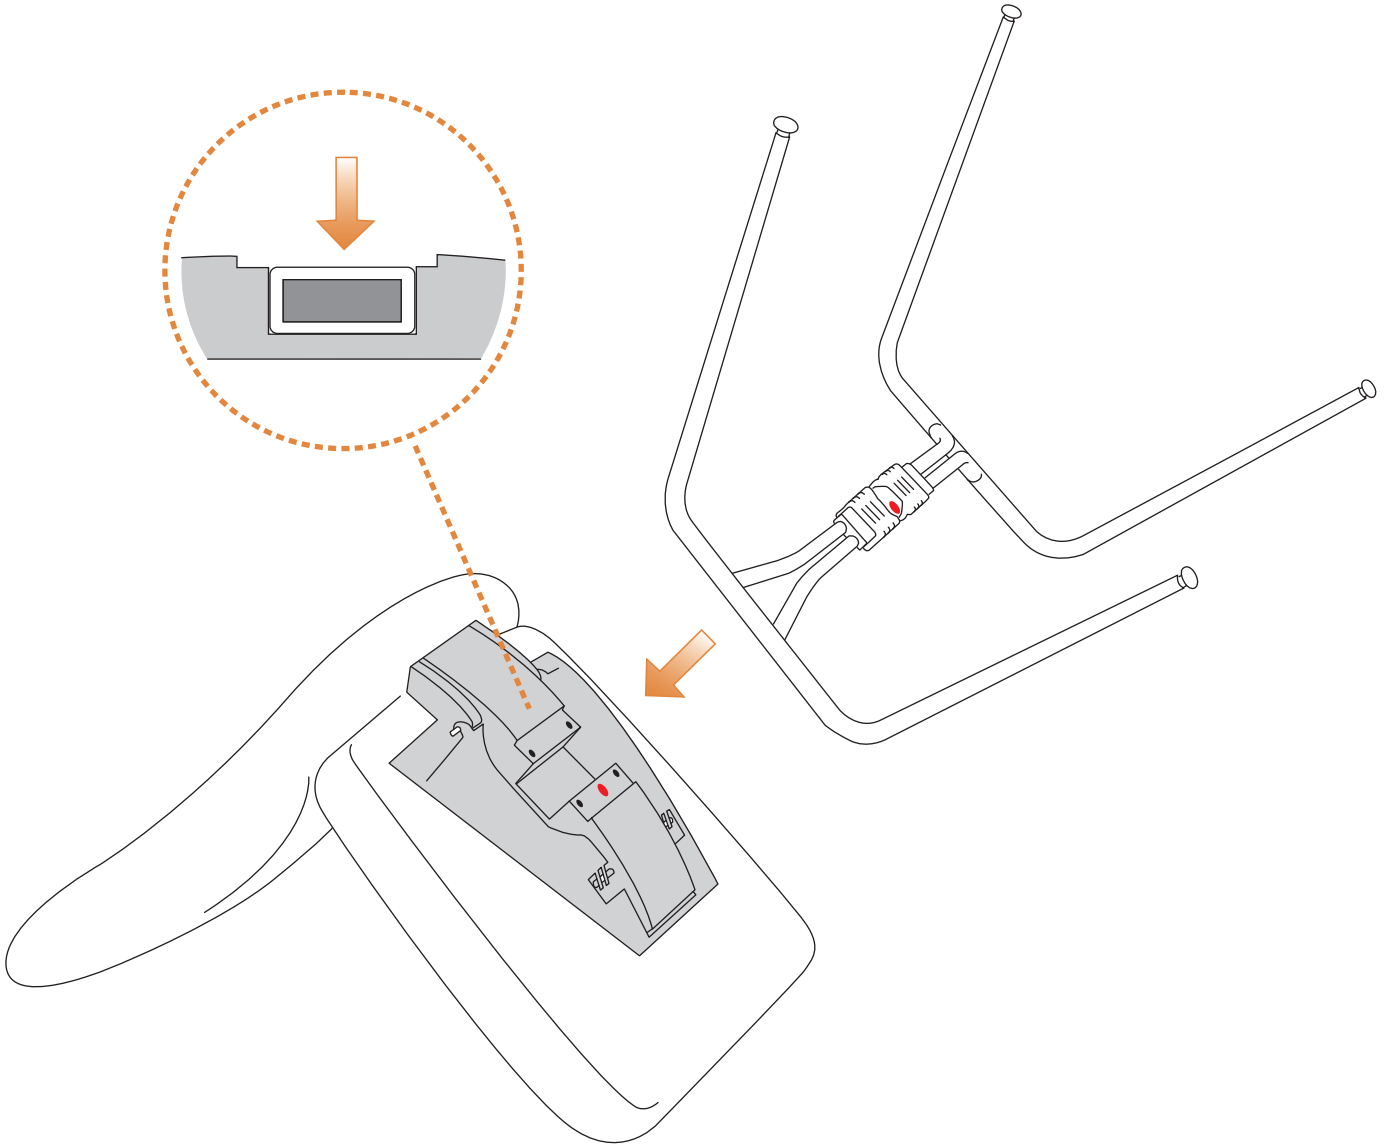

# Assembly Stressless® Dining

D300/D301/D400

D300

D301

D400

T30

4 x

#990000984

#75007922

#990000984

T30 #99230316

4 x

#990000984

#75007922

[www.stressless.com/mystressless](http://www.stressless.com/mystressless)