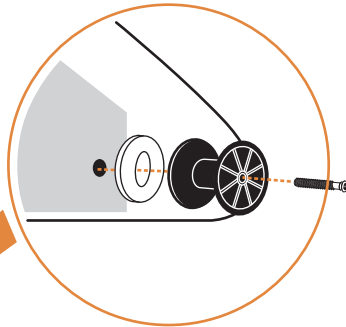

4

Leg placement
Opt.1