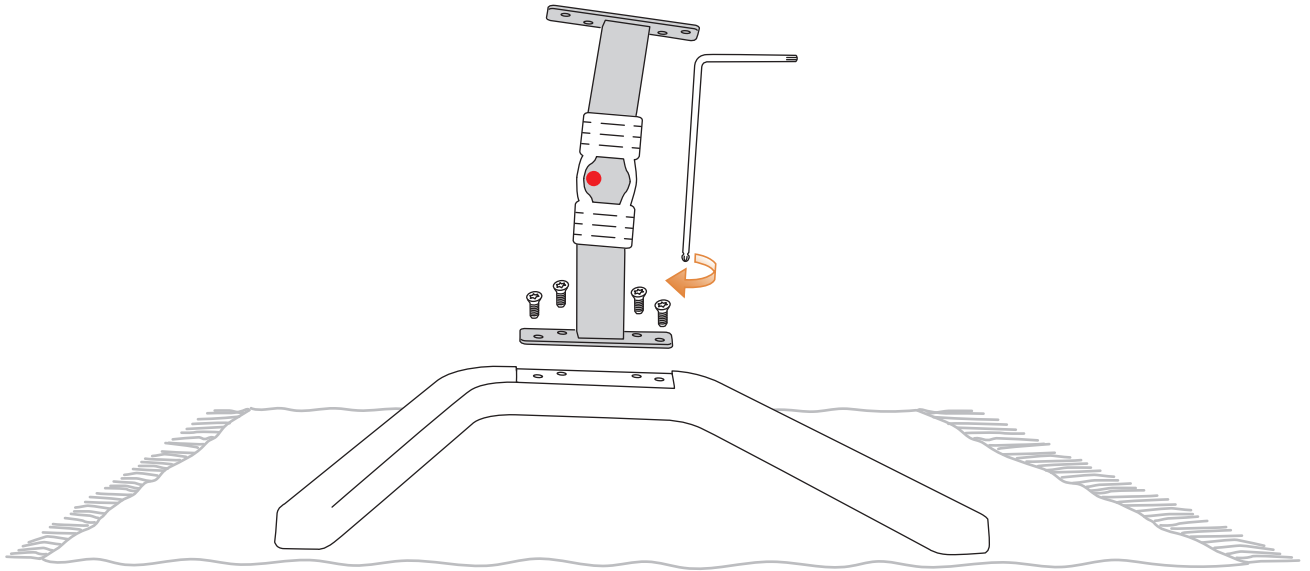

Scan me for assembly video

1