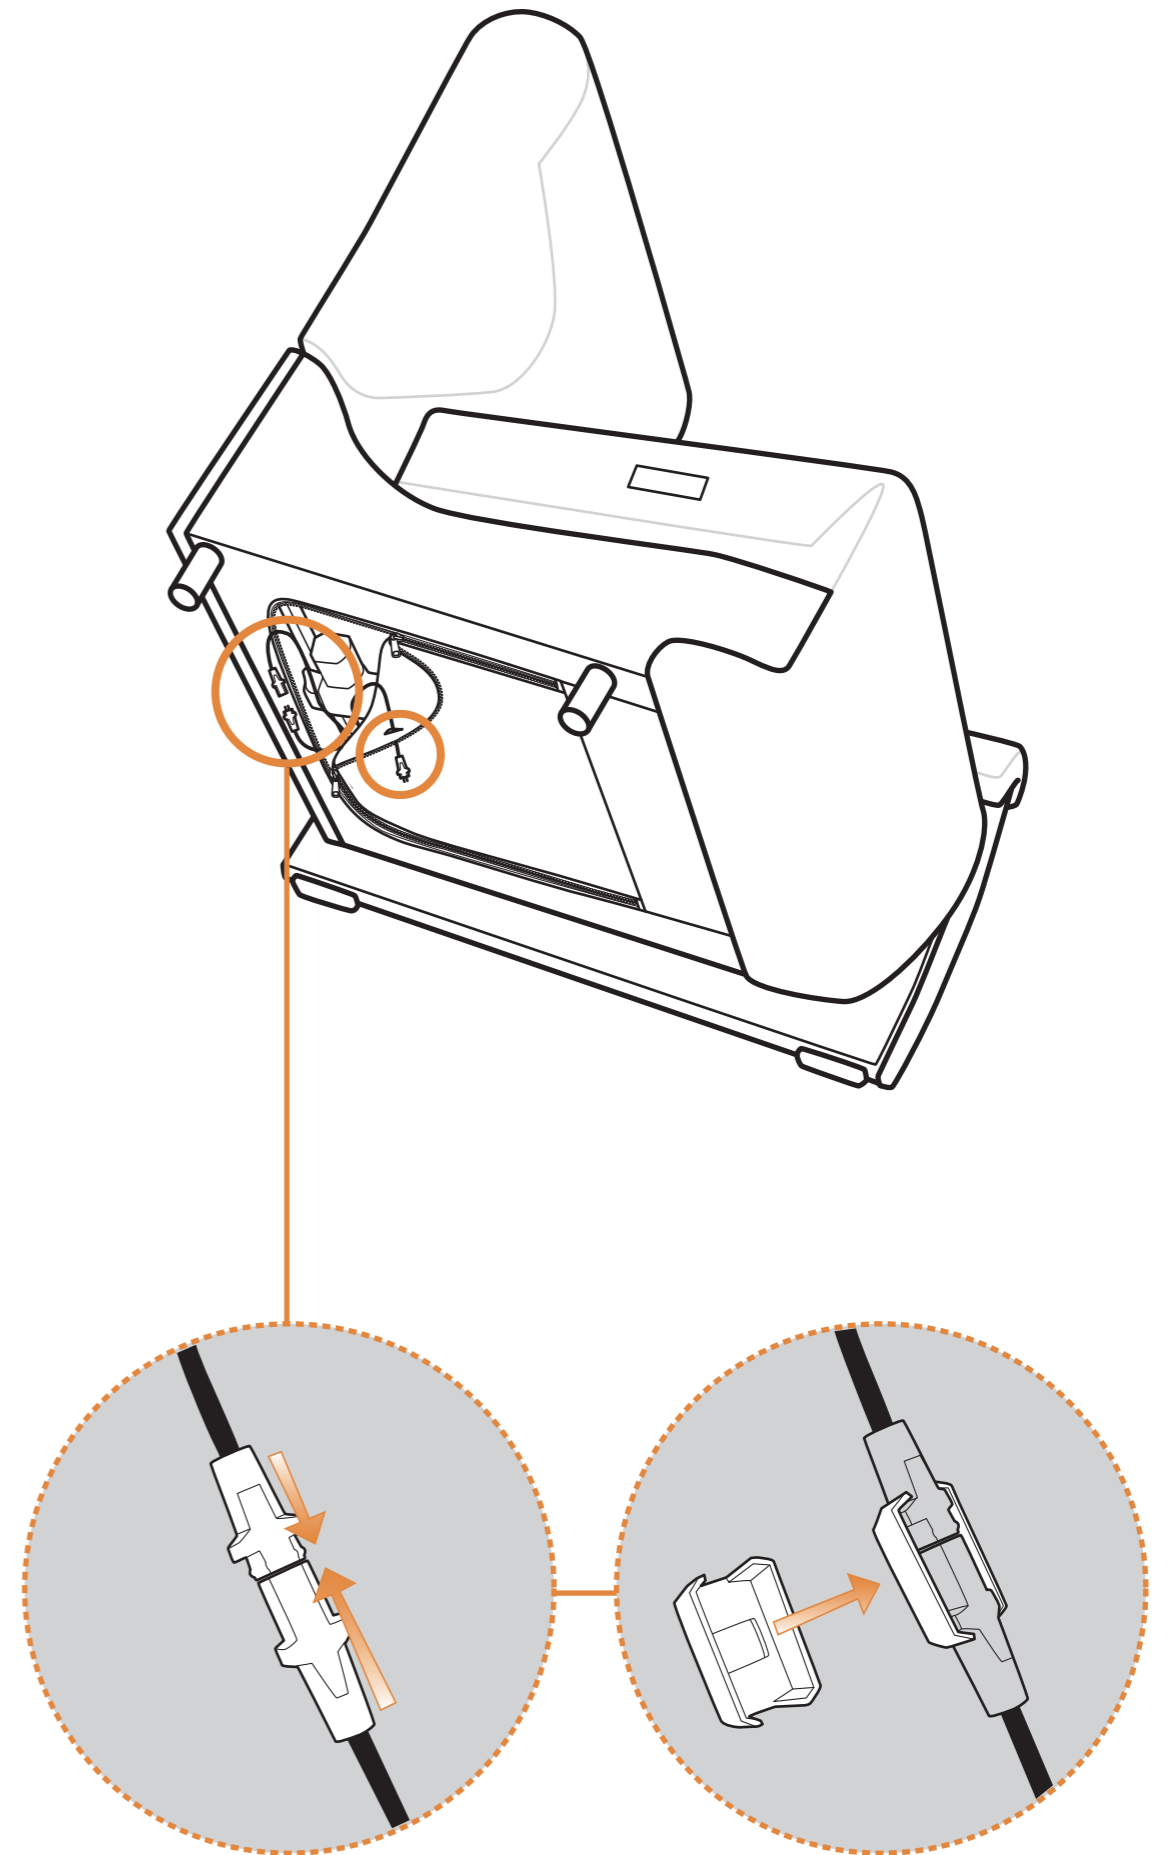

# Assembly Stressless® Emily, Lucy and Mary

Battery for Power seat, Rigid seat, Longseat and Corner

Power seat page 4

Rigid seat page 9

Long seat page 14

Corner page 19

Minimum  
150 mm / 5,9 in!