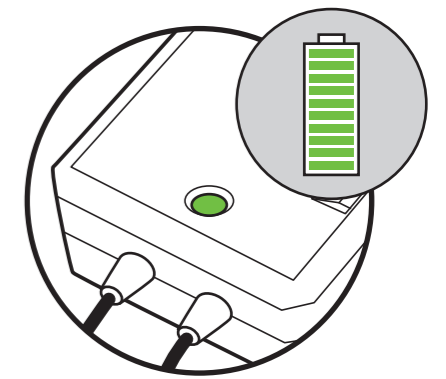

# Assembly Stressless® Emily, Lucy and Mary

Battery for Power seat, Rigid seat, Longseat and Corner

Power seat page 4

Rigid seat page 9

Long seat page 14

Corner page 19

Minimum  
150 mm / 5,9 in!