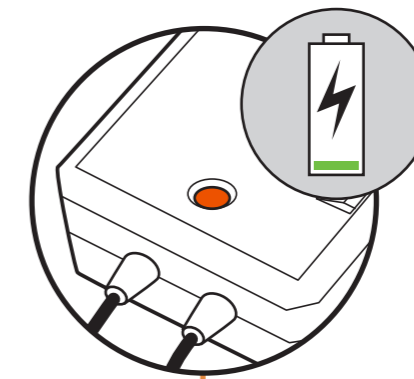

# Assembly Stressless® Emily, Lucy and Mary

Battery for Power seat, Rigid seat, Longseat and Corner

Power seat page 4

Rigid seat page 9

Long seat page 14

Corner page 19

Minimum  
150 mm / 5,9 in!