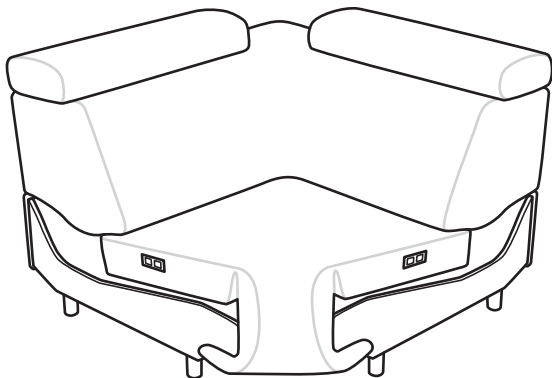

# Assembly Stressless® Emily, Lucy and Mary

Battery for Power seat, Rigid seat, Longseat and Corner

Power seat page 4

Rigid seat page 9

Long seat page 14

Corner page 19

Minimum  
150 mm / 5,9 in!