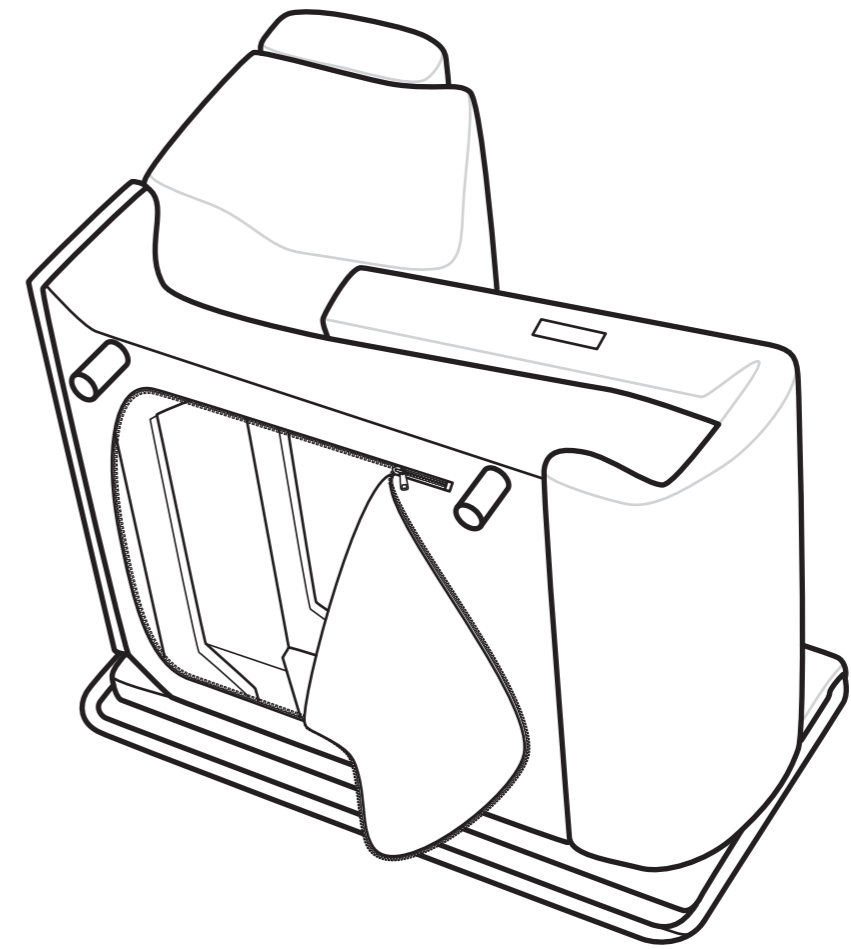

# Assembly Stressless® Emily, Lucy and Mary

Battery for Power seat, Rigid seat, Longseat and Corner

Power seat page 4

Rigid seat page 9

Long seat page 14

Corner page 19

Minimum  
150 mm / 5,9 in!