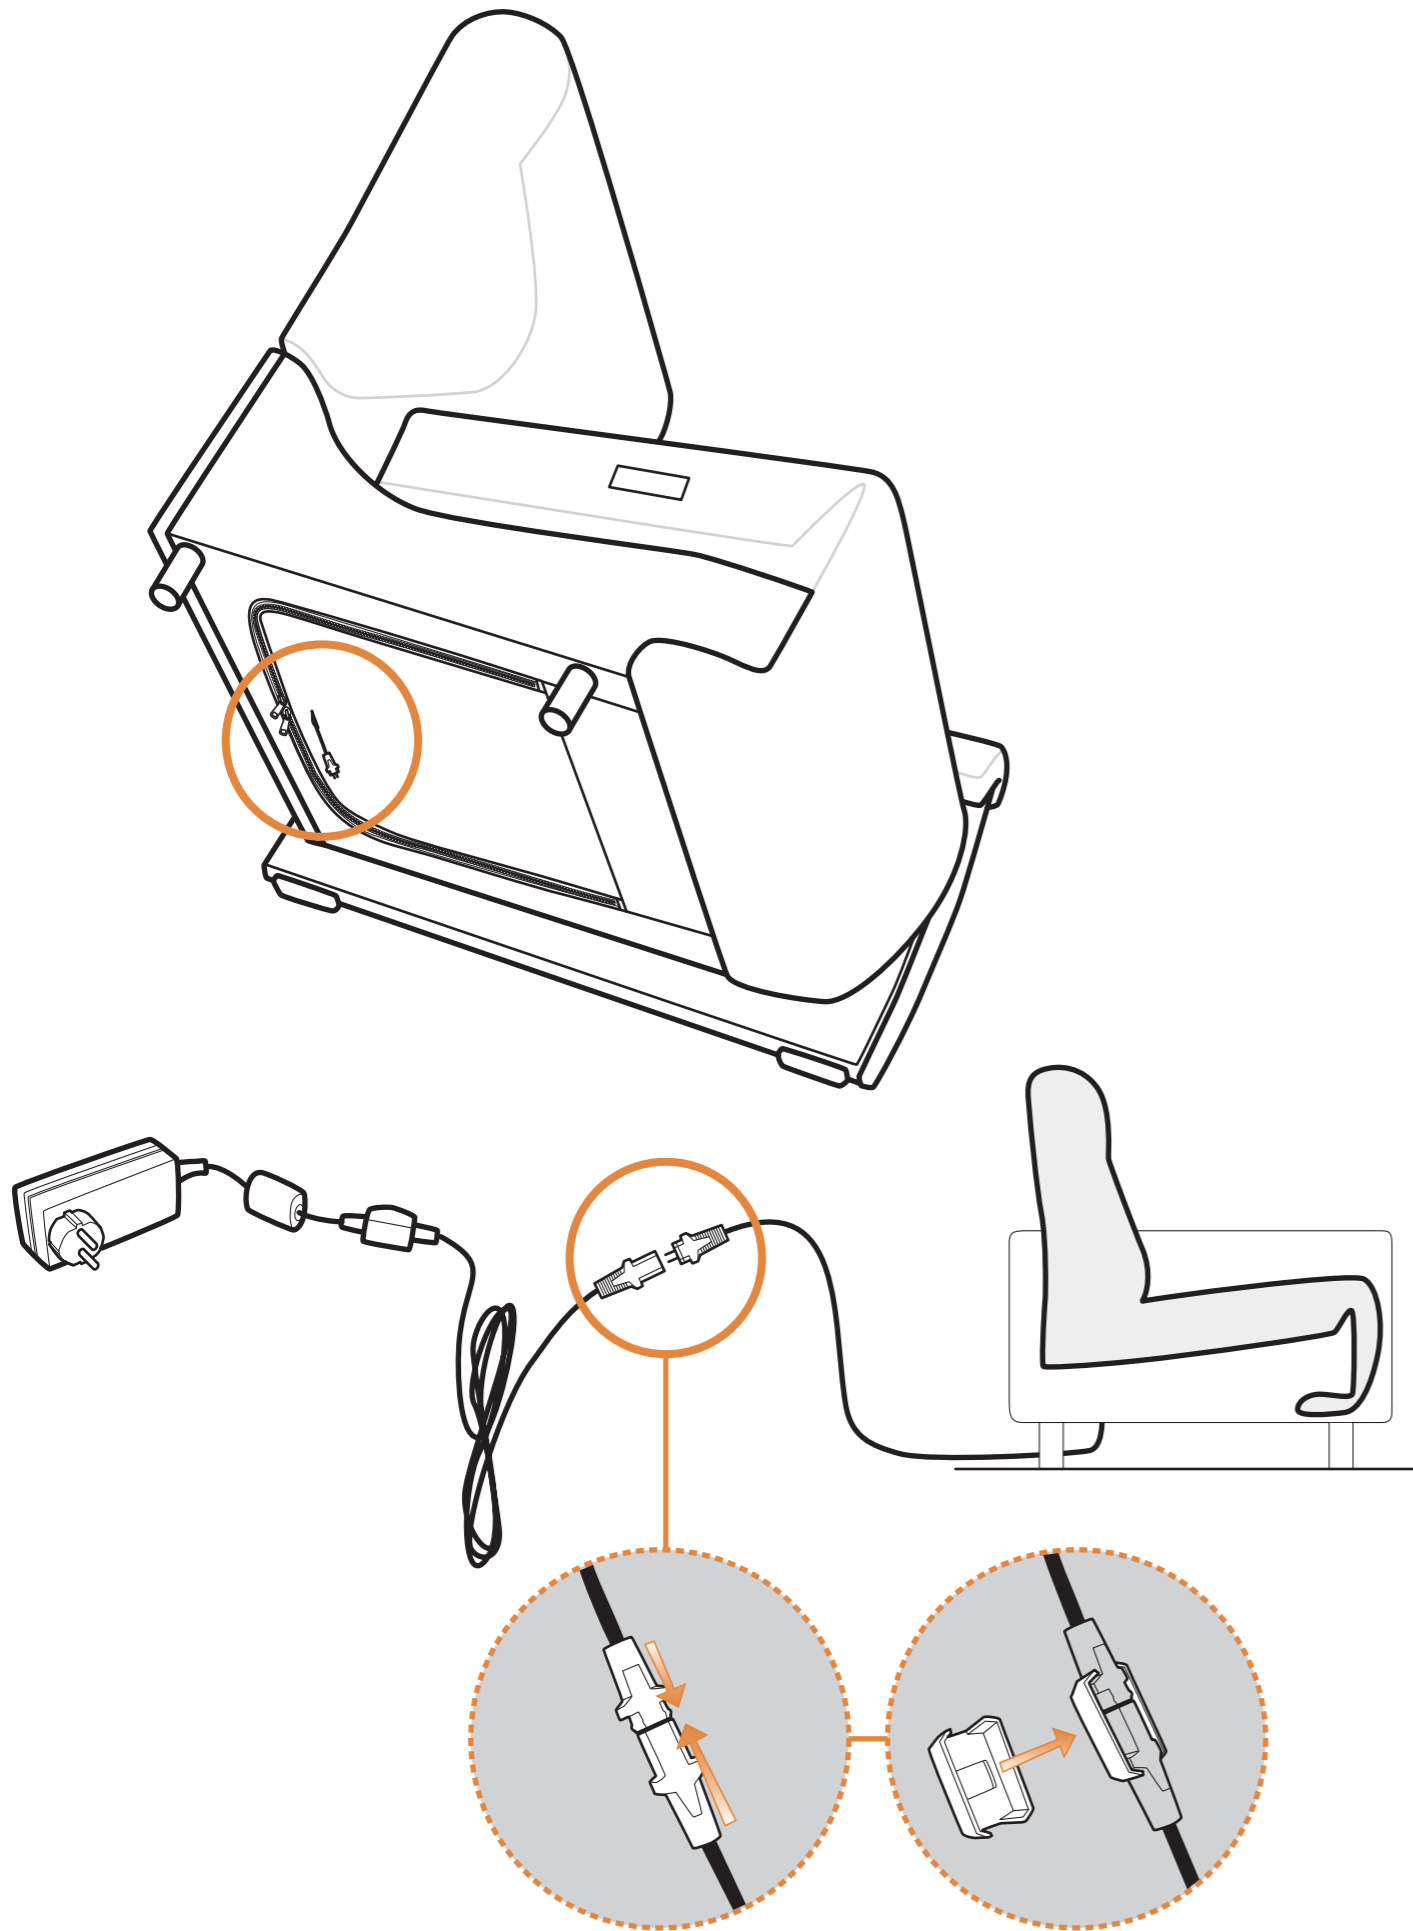

# Assembly Stressless® Emily, Lucy and Mary

Battery for Power seat, Rigid seat, Longseat and Corner

Power seat page 4

Rigid seat page 9

Long seat page 14

Corner page 19

Minimum  
150 mm / 5,9 in!