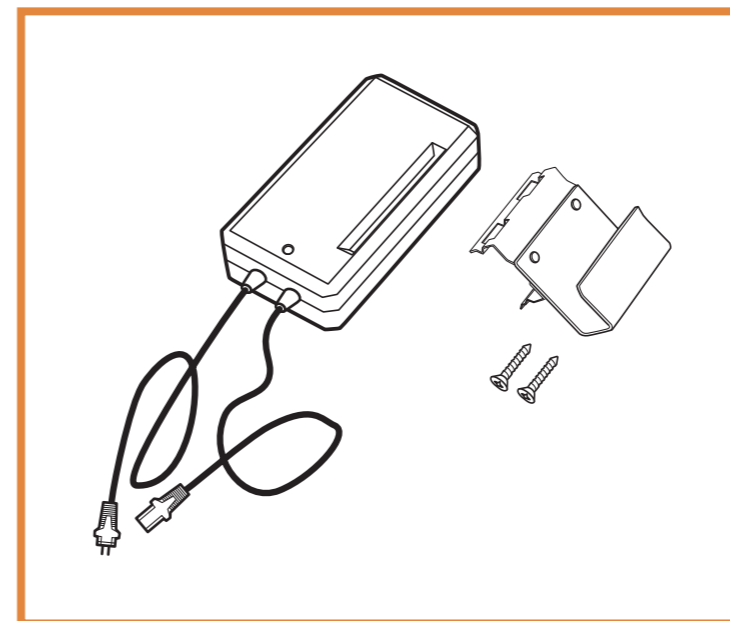

# Assembly Stressless® Emily, Lucy and Mary

Battery for Power seat, Rigid seat, Longseat and Corner

Power seat page 4

Rigid seat page 9

Long seat page 14

Corner page 19

Minimum  
150 mm / 5,9 in!