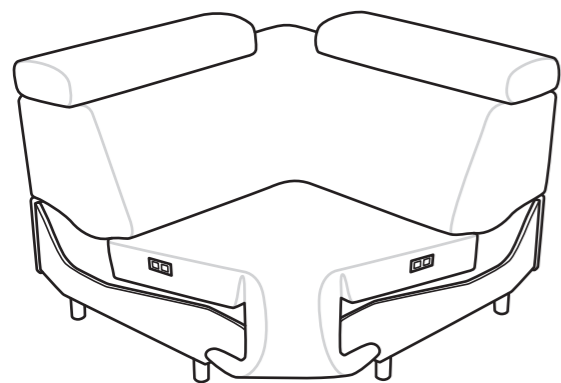

# Assembly Stressless® Emily, Lucy and Mary

Battery for Power seat, Rigid seat, Longseat and Corner

Power seat page 4

Rigid seat page 9

Long seat page 14

Corner page 19

Minimum  
150 mm / 5,9 in!