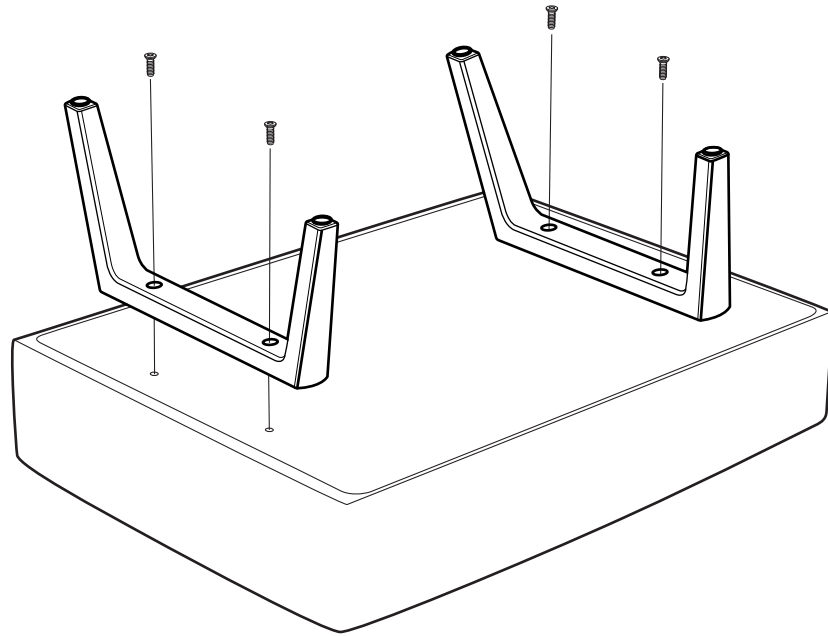

## Assemble longseat wood

[WWW.STRESSLESS.COM/MYSTRESSLESS](http://WWW.STRESSLESS.COM/MYSTRESSLESS)

This product is manufactured in Norway by:  
J.E. Ekornes AS, Industrivegen 1 N-6222 Ikkornnes  
Tel.: (+47) 70 25 52 00  
E-mail: [office.no@ekornes.com](mailto:office.no@ekornes.com)