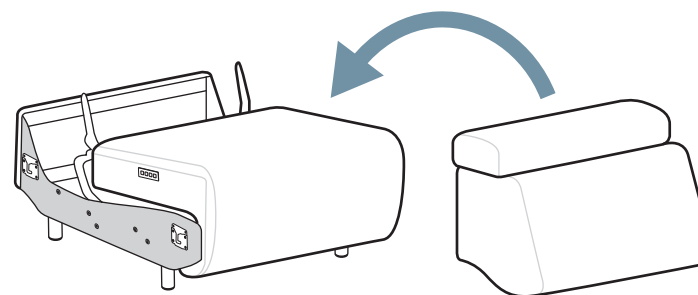

→ = Power Connections

BATTERY PACK (1997268)

Available for all modules with Power supply unit.

1

2

Stressless® Emily - 6

STRESSLESS® EMILY 1 SEAT POWER / DUMMY

1

2

Stressless® Emily - 7

If battery, assemble battery pack on modules with power supply

Stressless® Emily - 8

Stressless® Emily - 9

STRESSLESS® EMILY CORNER

8 cm/3.15 inch
Ø 4.2 cm
6x 1997508

1