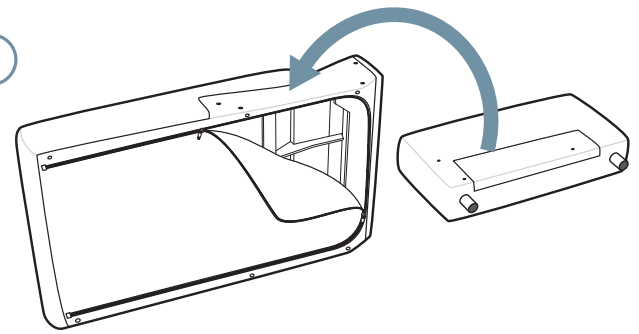

12.5 cm/4.92 inch
2x 19978XX

8 cm/3.15 inch
2x 1997508

STRESSLESS® EMILY WOOD

12.5 cm/4.92 inch
2x 1997820

8 cm/3.15 inch
2x 1997508

STRESSLESS® EMILY WIDE

If battery, assemble battery pack on modules with power supply

9

STRESSLESS® EMILY LONG SEAT LARGE

- 
 8 cm/3.15 inch
6x 1997508
- 
 3x 990004315
- 
 3x 990000859

1

2

3

STRESSLESS® EMILY LONGSEAT LARGE LEG PLACEMENT

Chrome 75012616
Black 75012615

4x 1997016

8 cm/3.15 inch
2x 1997508

STRESSLESS® EMILY STEEL

12.5 cm/4.92 inch
2x 19978XX

8 cm/3.15 inch
2x 1997508

STRESSLESS® EMILY WOOD

12.5 cm/4.92 inch
2x 1997820

8 cm/3.15 inch
2x 1997508