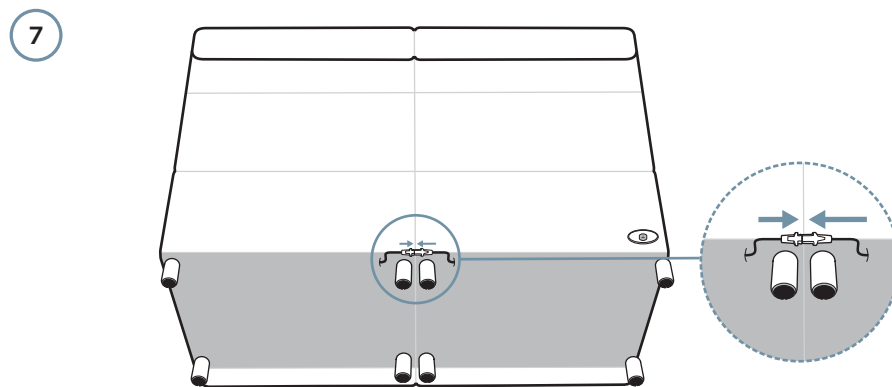

2

Stressless® Emily - 7

If battery, assemble battery pack on modules with power supply

Stressless® Emily - 8

Stressless® Emily - 9

STRESSLESS® EMILY CORNER

8 cm/3.15 inch
Ø 4.2 cm
6x 1997508

1

STRESSLESS® EMILY STEEL

STRESSLESS® EMILY WOOD

STRESSLESS® EMILY WIDE

STRESSLESS® EMILY CENTER MODULE

STRESSLESS® EMILY LONG SEAT MEDIUM

8 cm/3.15 inch
6x 1997508
Ø 4.2 cm

4x 990004315

4x 990000859