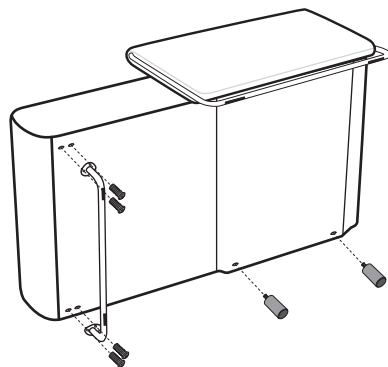

12.5 cm/4.92 inch
2x 19978XX

8 cm/3.15 inch
2x 1997508

STRESSLESS® EMILY WOOD

12.5 cm/4.92 inch
2x 1997820

8 cm/3.15 inch
2x 1997508

STRESSLESS® EMILY WIDE

If battery, assemble battery pack on modules with power supply

9

STRESSLESS® EMILY LONG SEAT LARGE

- 
 8 cm/3.15 inch
6x 1997508
- 
 3x 990004315
- 
 3x 990000859

1

2

3

STRESSLESS® EMILY LONGSEAT LARGE LEG PLACEMENT

Chrome 75012616
Black 75012615

4x 1997016

8 cm/3.15 inch
2x 1997508

STRESSLESS® EMILY STEEL

12.5 cm/4.92 inch
2x 19978XX

8 cm/3.15 inch
2x 1997508

STRESSLESS® EMILY WOOD

12.5 cm/4.92 inch
2x 1997820

8 cm/3.15 inch
2x 1997508