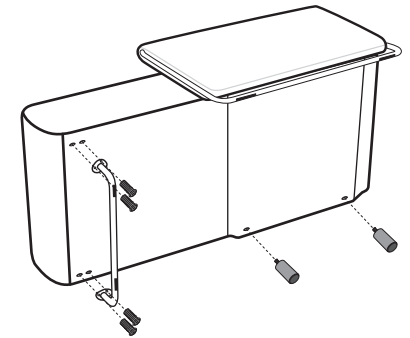

1

2

3

STRESSLESS® EMILY LONGSEAT MEDIUM LEG PLACEMENT

Chrome 1997394
Black 1997395

4x 1997016

8 cm/3.15 inch
2x 1997508

STRESSLESS® EMILY STEEL

12.5 cm/4.92 inch
2x 19978XX

8 cm/3.15 inch
2x 1997508

STRESSLESS® EMILY WOOD

12.5 cm/4.92 inch
2x 1997820

8 cm/3.15 inch
2x 1997508

STRESSLESS® EMILY WIDE

If battery, assemble battery pack on modules with power supply