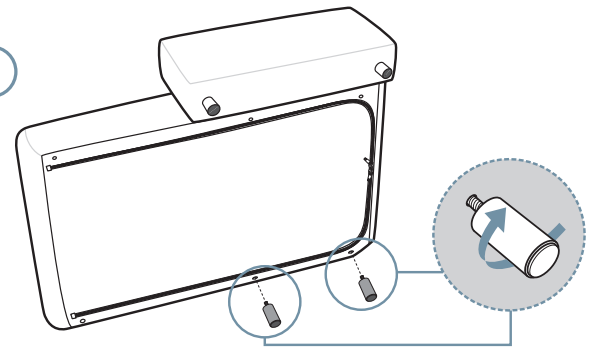

12.5 cm/4.92 inch
2x 19978XX

8 cm/3.15 inch
2x 1997508

STRESSLESS® EMILY WOOD

12.5 cm/4.92 inch
2x 1997820

8 cm/3.15 inch
2x 1997508

STRESSLESS® EMILY WIDE

If battery, assemble battery pack on modules with power supply

9

STRESSLESS® EMILY LONG SEAT LARGE

- 
 8 cm/3.15 inch
6x 1997508
- 
 3x 990004315
- 
 3x 990000859

1

2

3

STRESSLESS® EMILY LONGSEAT LARGE LEG PLACEMENT

Chrome 75012616
Black 75012615

4x 1997016

8 cm/3.15 inch
2x 1997508

STRESSLESS® EMILY STEEL

12.5 cm/4.92 inch
2x 19978XX

8 cm/3.15 inch
2x 1997508

STRESSLESS® EMILY WOOD

12.5 cm/4.92 inch
2x 1997820

8 cm/3.15 inch
2x 1997508