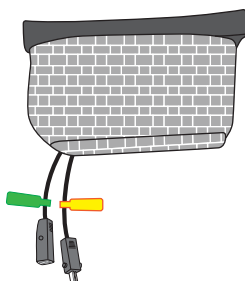

→ = Power Connections

BATTERY PACK (1997268)

Available for all modules with Power supply unit.

1

2

Stressless® Emily - 6

STRESSLESS® EMILY 1 SEAT POWER / DUMMY

1