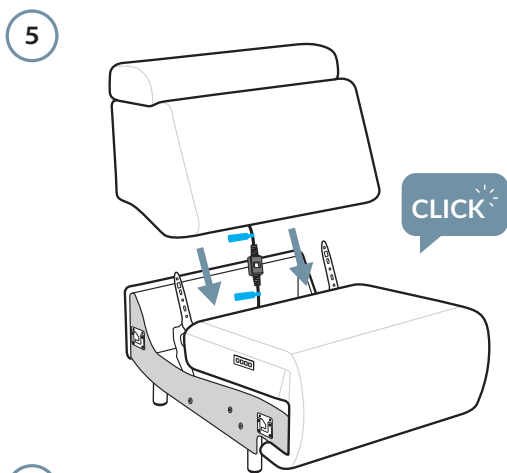

→ = Power Connections

BATTERY PACK (1997268)

Available for all modules with Power supply unit.

1

2

Stressless® Emily - 6

STRESSLESS® EMILY 1 SEAT POWER / DUMMY

1

2

Stressless® Emily - 7

If battery, assemble battery pack on modules with power supply

Stressless® Emily - 8

Stressless® Emily - 9

STRESSLESS® EMILY CORNER

8 cm/3.15 inch
Ø 4.2 cm
6x 1997508

1