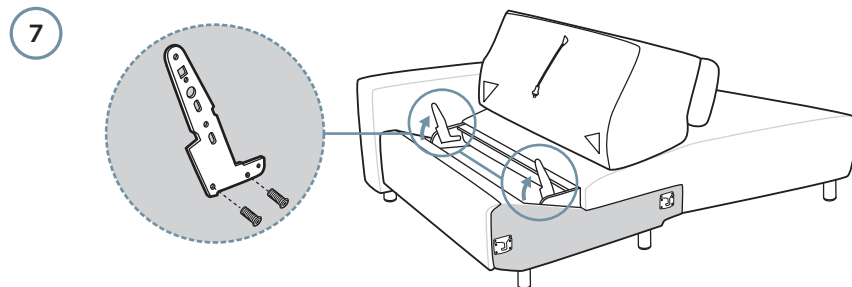

12.5 cm/4.92 inch
2x 19978XX

8 cm/3.15 inch
2x 1997508

STRESSLESS® EMILY WOOD

12.5 cm/4.92 inch
2x 1997820

8 cm/3.15 inch
2x 1997508

STRESSLESS® EMILY WIDE

If battery, assemble battery pack on modules with power supply

9

STRESSLESS® EMILY LONG SEAT LARGE

- 
 8 cm/3.15 inch
6x 1997508
- 
 3x 990004315
- 
 3x 990000859

1

2

3

STRESSLESS® EMILY LONGSEAT LARGE LEG PLACEMENT

Chrome 75012616
Black 75012615

4x 1997016

8 cm/3.15 inch
2x 1997508

STRESSLESS® EMILY STEEL

12.5 cm/4.92 inch
2x 19978XX

8 cm/3.15 inch
2x 1997508

STRESSLESS® EMILY WOOD

12.5 cm/4.92 inch
2x 1997820

8 cm/3.15 inch
2x 1997508