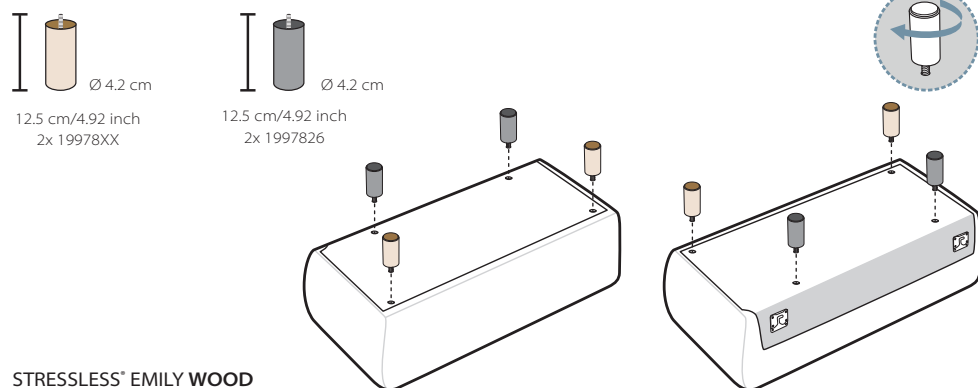

2

Stressless® Emily - 7

If battery, assemble battery pack on modules with power supply

Stressless® Emily - 8

Stressless® Emily - 9

STRESSLESS® EMILY CORNER

8 cm/3.15 inch
Ø 4.2 cm
6x 1997508

1

If battery, assemble battery pack on modules with power supply

4

5

Stressless® Emily - 12

6

7

Stressless® Emily - 13

STRESSLESS® EMILY END MODULE

STRESSLESS® EMILY STEEL

STRESSLESS® EMILY WOOD

STRESSLESS® EMILY WIDE

STRESSLESS® EMILY CENTER MODULE

STRESSLESS® EMILY LONG SEAT MEDIUM

8 cm/3.15 inch
6x 1997508
Ø 4.2 cm

4x 990004315

4x 990000859