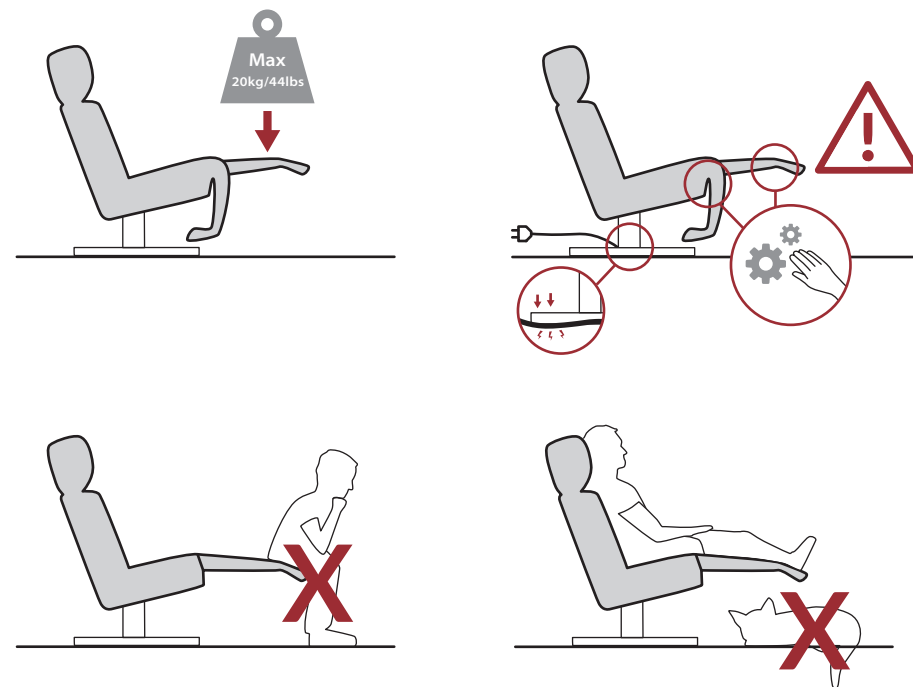

STRESSLESS® EMILY 1 SEAT ANGLED

- 

8 cm/3.15 inch
4x 1997508
- 

2x 1997543
- 

4x 1997721

1

2

If battery, assemble battery pack on modules with power supply

3

4

5

6

7

8

WARNING

Stressless®