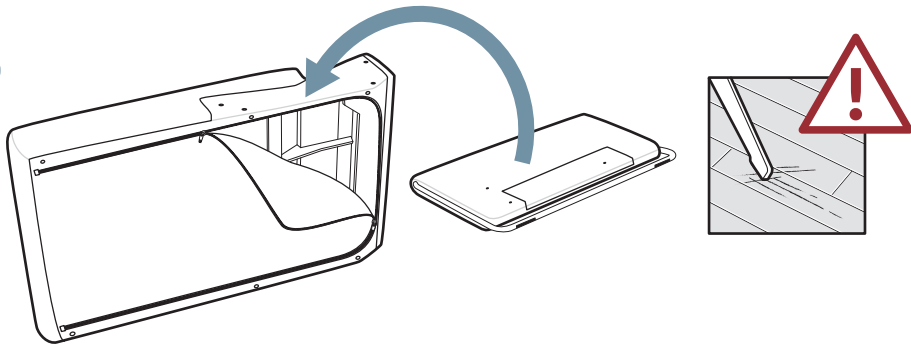

8 cm/3.15 inch
6x 1997508
Ø 4.2 cm

4x 990004315

4x 990000859

1