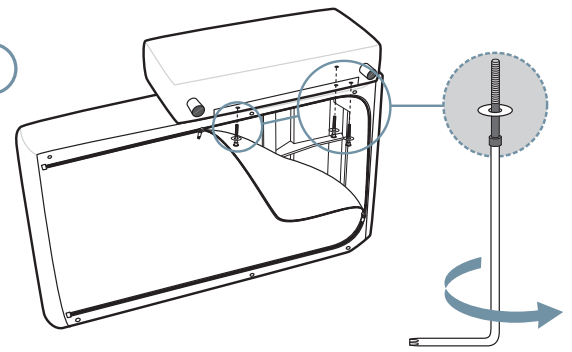

12.5 cm/4.92 inch
2x 19978XX

8 cm/3.15 inch
2x 1997508

STRESSLESS® EMILY WOOD

12.5 cm/4.92 inch
2x 1997820

8 cm/3.15 inch
2x 1997508

STRESSLESS® EMILY WIDE

If battery, assemble battery pack on modules with power supply

9

STRESSLESS® EMILY LONG SEAT LARGE

- 
 8 cm/3.15 inch
6x 1997508
- 
 3x 990004315
- 
 3x 990000859

1

2

3

STRESSLESS® EMILY LONGSEAT LARGE LEG PLACEMENT

Chrome 75012616
Black 75012615

4x 1997016

8 cm/3.15 inch
2x 1997508

STRESSLESS® EMILY STEEL

12.5 cm/4.92 inch
2x 19978XX

8 cm/3.15 inch
2x 1997508

STRESSLESS® EMILY WOOD

12.5 cm/4.92 inch
2x 1997820

8 cm/3.15 inch
2x 1997508