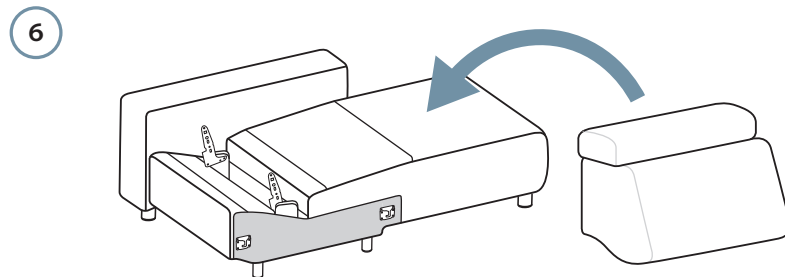

12.5 cm/4.92 inch
2x 19978XX

8 cm/3.15 inch
2x 1997508

STRESSLESS® EMILY WOOD

12.5 cm/4.92 inch
2x 1997820

8 cm/3.15 inch
2x 1997508

STRESSLESS® EMILY WIDE

If battery, assemble battery pack on modules with power supply

9

STRESSLESS® EMILY LONG SEAT LARGE

- 
 8 cm/3.15 inch
6x 1997508
- 
 3x 990004315
- 
 3x 990000859

1

2

3

STRESSLESS® EMILY LONGSEAT LARGE LEG PLACEMENT

Chrome 75012616
Black 75012615