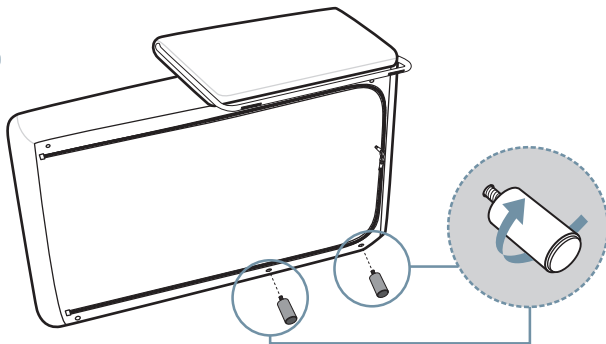

STRESSLESS® EMILY LONG SEAT MEDIUM

8 cm/3.15 inch
6x 1997508
Ø 4.2 cm

4x 990004315

4x 990000859

1

2

3

STRESSLESS® EMILY LONGSEAT MEDIUM LEG PLACEMENT

Chrome 1997394
Black 1997395

4x 1997016

8 cm/3.15 inch
2x 1997508

STRESSLESS® EMILY STEEL

12.5 cm/4.92 inch
2x 19978XX

8 cm/3.15 inch
2x 1997508

STRESSLESS® EMILY WOOD

12.5 cm/4.92 inch
2x 1997820

8 cm/3.15 inch
2x 1997508

STRESSLESS® EMILY WIDE