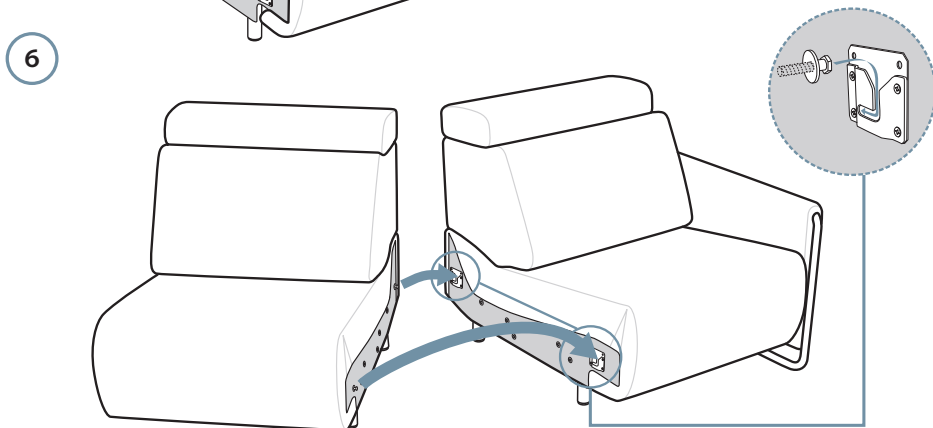

→ = Power Connections

BATTERY PACK (1997268)

Available for all modules with Power supply unit.

1

2

Stressless® Emily - 6

STRESSLESS® EMILY 1 SEAT POWER / DUMMY

1

2

Stressless® Emily - 7

If battery, assemble battery pack on modules with power supply

Stressless® Emily - 8

Stressless® Emily - 9

STRESSLESS® EMILY CORNER

8 cm/3.15 inch
Ø 4.2 cm
6x 1997508

1