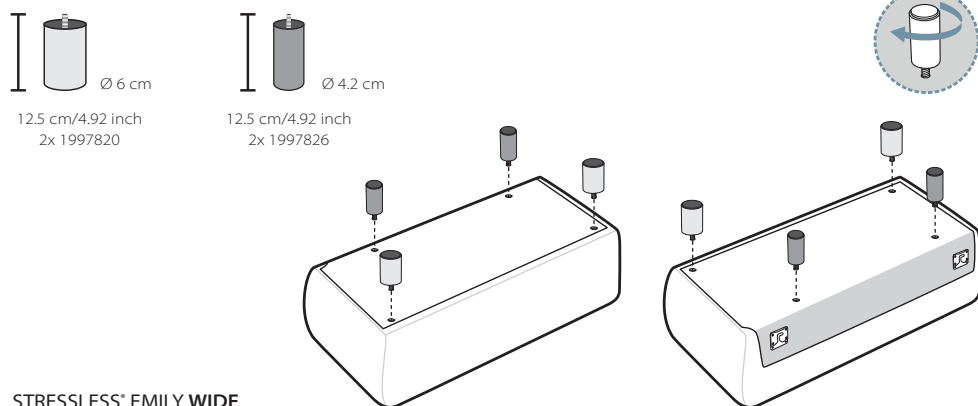

2

Stressless® Emily - 7

If battery, assemble battery pack on modules with power supply

Stressless® Emily - 8

Stressless® Emily - 9

STRESSLESS® EMILY CORNER

8 cm/3.15 inch
Ø 4.2 cm
6x 1997508

1

If battery, assemble battery pack on modules with power supply

4

5

Stressless® Emily - 12

6

7

Stressless® Emily - 13

STRESSLESS® EMILY END MODULE

STRESSLESS® EMILY STEEL

STRESSLESS® EMILY WOOD

STRESSLESS® EMILY WIDE

STRESSLESS® EMILY CENTER MODULE

STRESSLESS® EMILY LONG SEAT MEDIUM

8 cm/3.15 inch
6x 1997508
Ø 4.2 cm

4x 990004315

4x 990000859