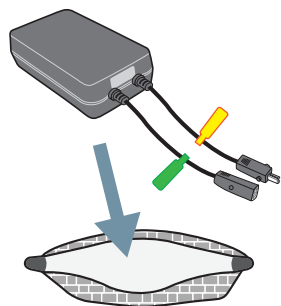

BATTERY PACK (1997268)

Available for all modules with Power supply unit.

1

2

Stressless® Emily - 6

STRESSLESS® EMILY 1 SEAT POWER / DUMMY

1

2

Stressless® Emily - 7