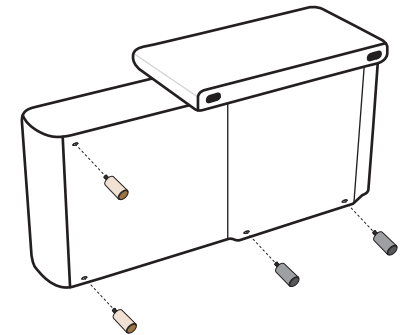

1

2

3

STRESSLESS® EMILY LONGSEAT MEDIUM LEG PLACEMENT

Chrome 1997394
Black 1997395

4x 1997016

8 cm/3.15 inch
2x 1997508

STRESSLESS® EMILY STEEL

12.5 cm/4.92 inch
2x 19978XX

8 cm/3.15 inch
2x 1997508

STRESSLESS® EMILY WOOD

12.5 cm/4.92 inch
2x 1997820

8 cm/3.15 inch
2x 1997508

STRESSLESS® EMILY WIDE

If battery, assemble battery pack on modules with power supply