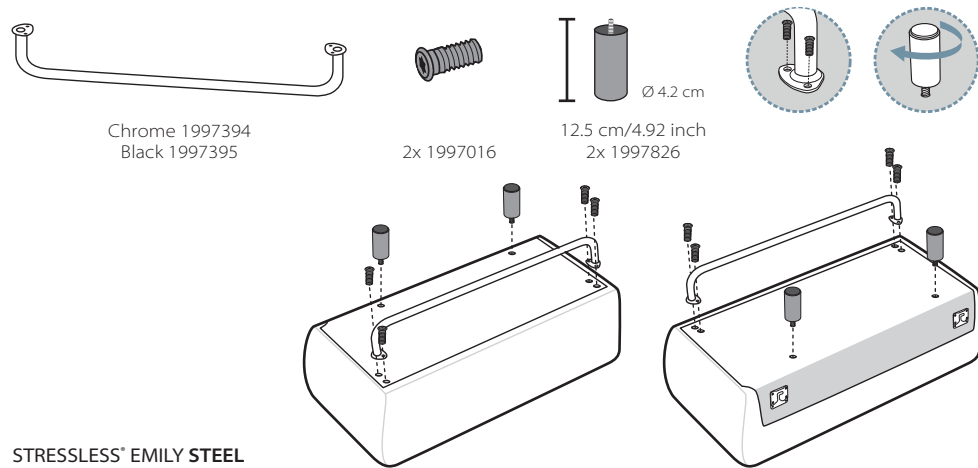

2

Stressless® Emily - 7

If battery, assemble battery pack on modules with power supply

Stressless® Emily - 8

Stressless® Emily - 9

STRESSLESS® EMILY CORNER

8 cm/3.15 inch
Ø 4.2 cm
6x 1997508

1

If battery, assemble battery pack on modules with power supply

4

5

Stressless® Emily - 12

6

7

Stressless® Emily - 13

STRESSLESS® EMILY END MODULE

STRESSLESS® EMILY STEEL

STRESSLESS® EMILY WOOD

STRESSLESS® EMILY WIDE

STRESSLESS® EMILY CENTER MODULE

STRESSLESS® EMILY LONG SEAT MEDIUM

8 cm/3.15 inch
6x 1997508
Ø 4.2 cm

4x 990004315

4x 990000859