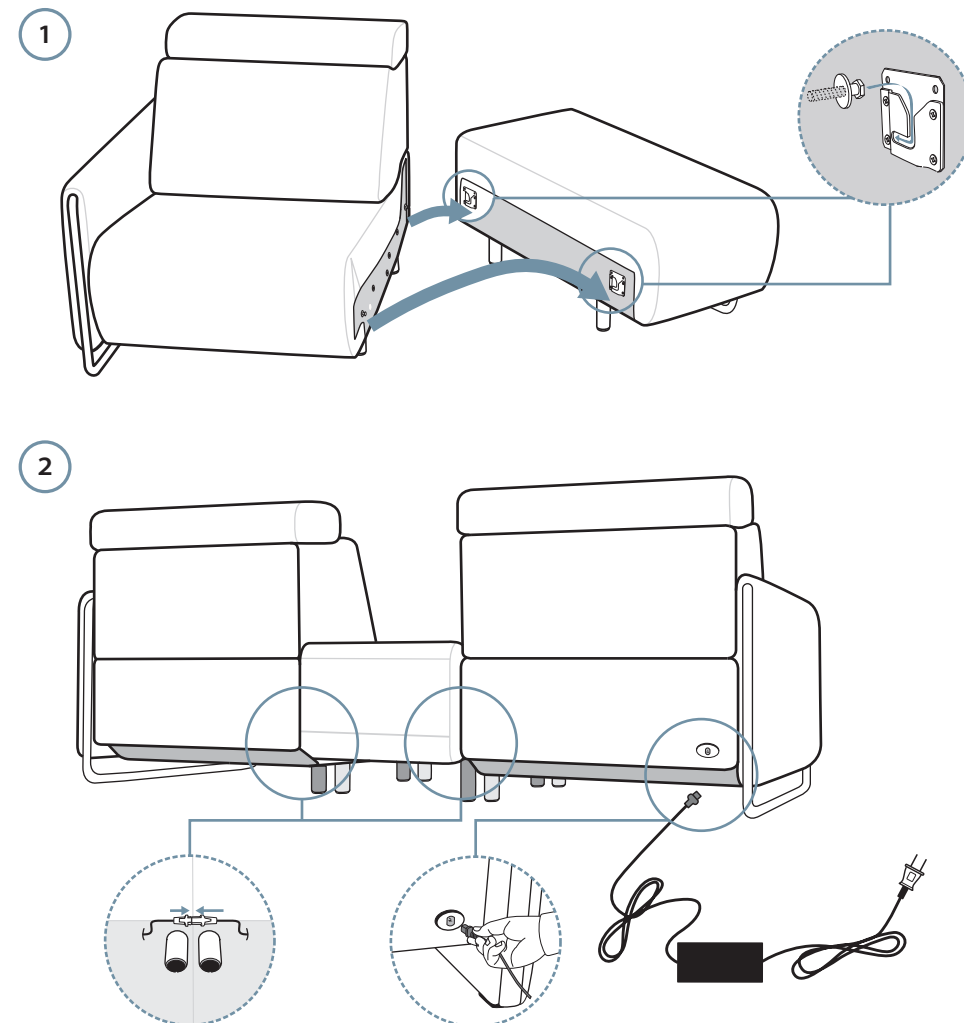

If battery, assemble battery pack on modules with power supply

4

5

Stressless® Emily - 12

6

7

Stressless® Emily - 13

STRESSLESS® EMILY END MODULE

STRESSLESS® EMILY STEEL

STRESSLESS® EMILY WOOD

STRESSLESS® EMILY WIDE

STRESSLESS® EMILY CENTER MODULE

STRESSLESS® EMILY LONG SEAT MEDIUM

8 cm/3.15 inch
6x 1997508
Ø 4.2 cm

4x 990004315

4x 990000859

1

2

3

STRESSLESS® EMILY LONGSEAT MEDIUM LEG PLACEMENT

Chrome 1997394
Black 1997395

4x 1997016

8 cm/3.15 inch
2x 1997508

STRESSLESS® EMILY STEEL

12.5 cm/4.92 inch
2x 19978XX

8 cm/3.15 inch
2x 1997508

STRESSLESS® EMILY WOOD

12.5 cm/4.92 inch
2x 1997820

8 cm/3.15 inch
2x 1997508

STRESSLESS® EMILY WIDE

If battery, assemble battery pack on modules with power supply