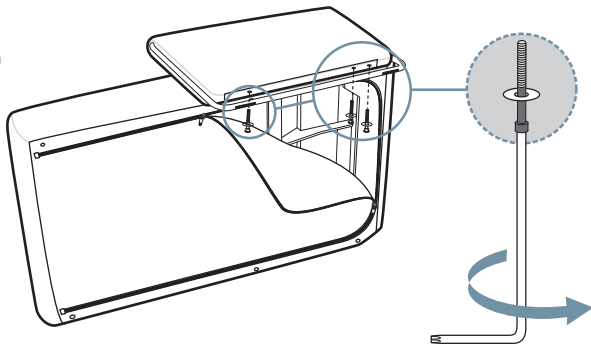

STRESSLESS® EMILY LONG SEAT MEDIUM

8 cm/3.15 inch
6x 1997508
Ø 4.2 cm

4x 990004315

4x 990000859

1

2

3

STRESSLESS® EMILY LONGSEAT MEDIUM LEG PLACEMENT

Chrome 1997394
Black 1997395

4x 1997016

8 cm/3.15 inch
2x 1997508

STRESSLESS® EMILY STEEL

12.5 cm/4.92 inch
2x 19978XX

8 cm/3.15 inch
2x 1997508

STRESSLESS® EMILY WOOD

12.5 cm/4.92 inch
2x 1997820

8 cm/3.15 inch
2x 1997508

STRESSLESS® EMILY WIDE