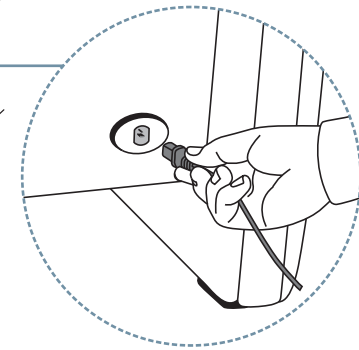

4x 1997016

8 cm/3.15 inch
2x 1997508

STRESSLESS® EMILY STEEL

12.5 cm/4.92 inch
2x 19978XX

8 cm/3.15 inch
2x 1997508

STRESSLESS® EMILY WOOD

12.5 cm/4.92 inch
2x 1997820

8 cm/3.15 inch
2x 1997508

STRESSLESS® EMILY WIDE

If battery, assemble battery pack on modules with power supply

4

5

6

7

8

9

STRESSLESS® EMILY 1 SEAT ANGLED

- 

8 cm/3.15 inch
4x 1997508
- 

2x 1997543
- 

4x 1997721

1

2

If battery, assemble battery pack on modules with power supply