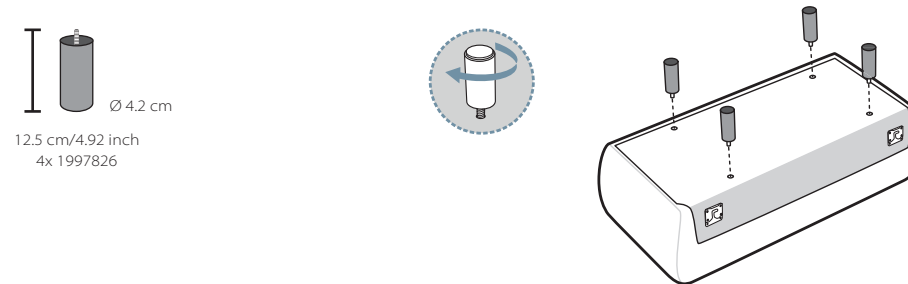

STRESSLESS® EMILY STEEL

STRESSLESS® EMILY WOOD

STRESSLESS® EMILY WIDE

STRESSLESS® EMILY CENTER MODULE

STRESSLESS® EMILY LONG SEAT MEDIUM

8 cm/3.15 inch
6x 1997508
Ø 4.2 cm

4x 990004315

4x 990000859

12.5 cm/4.92 inch
2x 19978XX

8 cm/3.15 inch
2x 1997508

STRESSLESS® EMILY WOOD

12.5 cm/4.92 inch
2x 1997820

8 cm/3.15 inch
2x 1997508

STRESSLESS® EMILY WIDE

If battery, assemble battery pack on modules with power supply