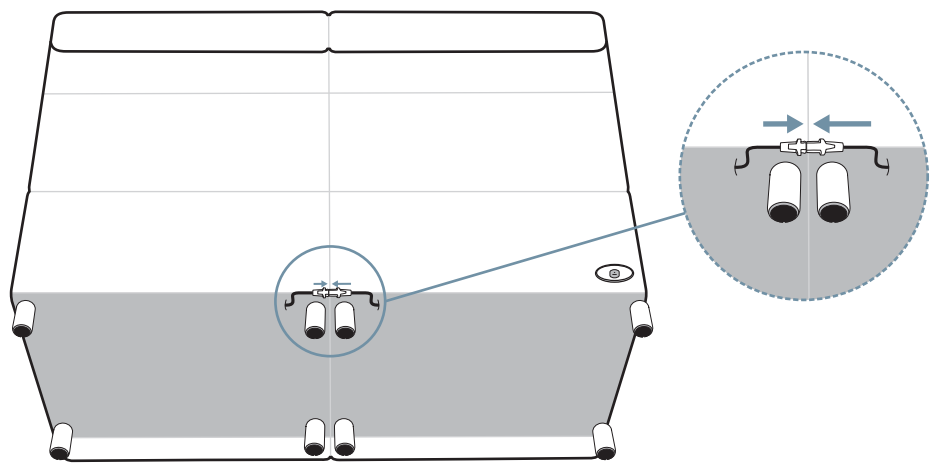

STRESSLESS® EMILY 1 SEAT ANGLED

- 

8 cm/3.15 inch
4x 1997508
- 

2x 1997543
- 

4x 1997721

1

2

If battery, assemble battery pack on modules with power supply

3

4

5

6

7

8

WARNING

Stressless®