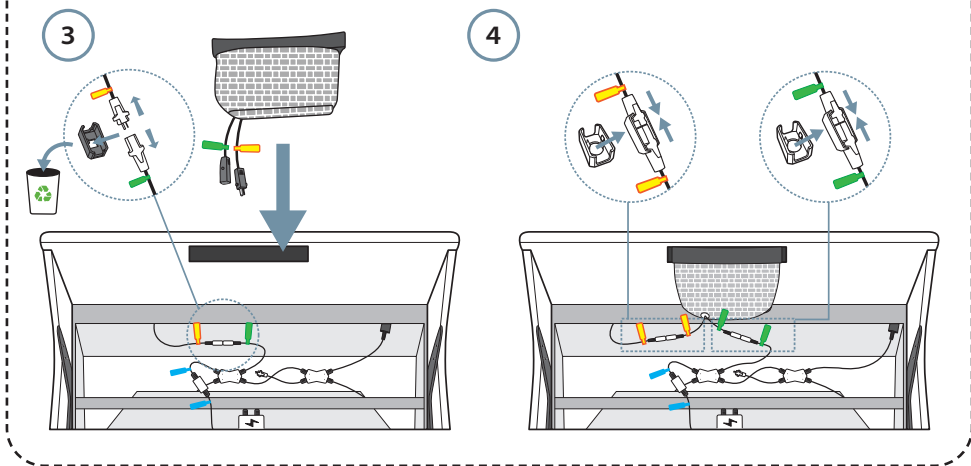

→ = Power Connections

BATTERY PACK (1997268)

Available for all modules with Power supply unit.

1

2

Stressless® Emily - 6

STRESSLESS® EMILY 1 SEAT POWER / DUMMY

1

2

Stressless® Emily - 7

If battery, assemble battery pack on modules with power supply

Stressless® Emily - 8

Stressless® Emily - 9

STRESSLESS® EMILY CORNER

8 cm/3.15 inch
Ø 4.2 cm
6x 1997508

1