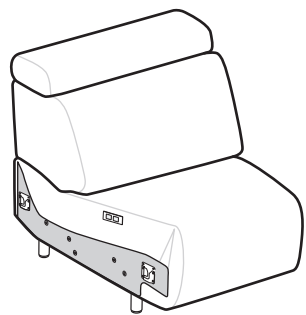

STRESSLESS® EMILY 1 SEAT ANGLED

- 

8 cm/3.15 inch
4x 1997508
- 

2x 1997543
- 

4x 1997721

1

2

If battery, assemble battery pack on modules with power supply