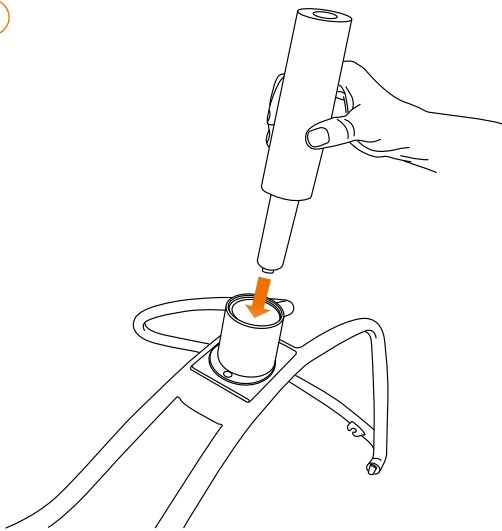

## Stressless® Urban Home Office

Steel base

7

8

9

10

11

12