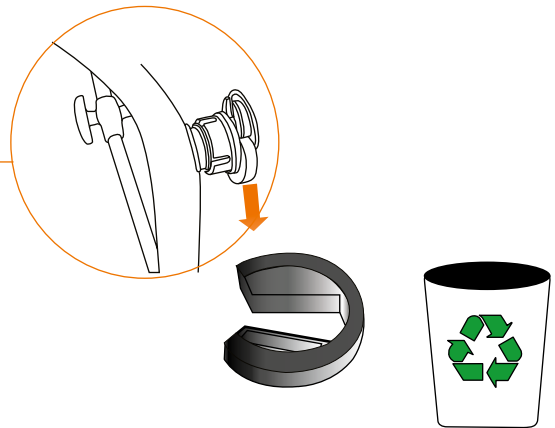

# Assembly instruction

## Stressless® Urban Home Office

Steel base

7

8

9

10

11

12