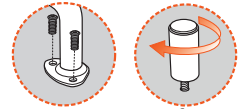

STRESSLESS® EMILY STEEL