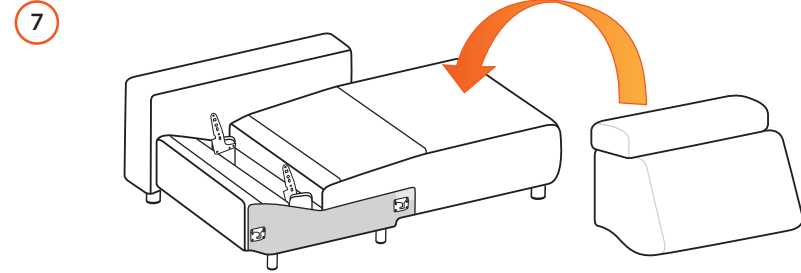

 Ø 4.2 cm
 8 cm/3.15 inch
 2x 1997508

STRESSLESS® EMILY WIDE

If battery, assemble battery pack on modules with power supply

1997498

2x 1997543

4x 1997721

10

STRESSLESS® EMILY 1 SEAT ANGLED

 Ø 4.2 cm
 8 cm/3.15 inch
 4x 1997508

 2x 1997543

 4x 1997721

If battery, assemble battery pack on modules with power supply

4

5

6

7