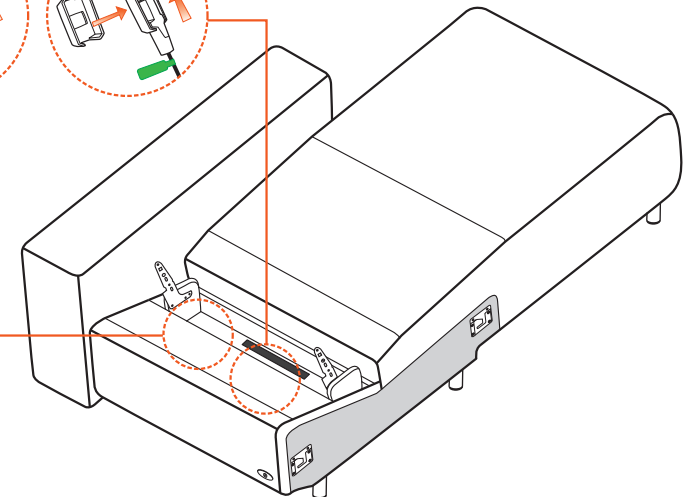

 Ø 4.2 cm
 8 cm/3.15 inch
 6x 1997508

4x 990004315

4x 990000859

STRESSLESS® EMILY LONGSEAT MEDIUM LEG PLACEMENT

Chrome 1997394
Black 1997395

4x 1997016

STRESSLESS® EMILY STEEL

STRESSLESS® EMILY WOOD

STRESSLESS® EMILY WIDE

If battery, assemble battery pack on modules with power supply

5

6

7

8

9

10