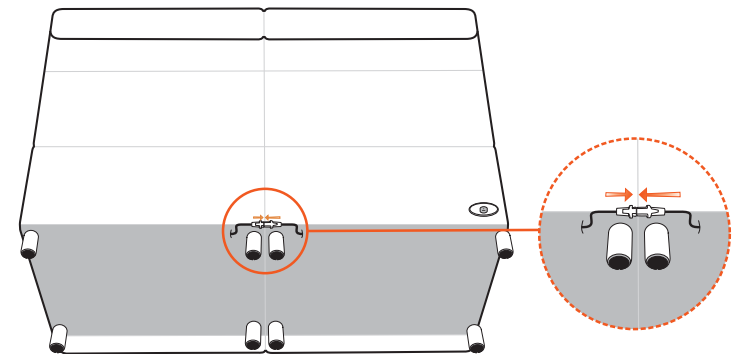

→ = Power Connections

STRESSLESS® EMILY 1 SEAT POWER / DUMMY

1997498

If battery, assemble battery pack on modules with power supply

3

4

5

6

7

8

Stressless® Emily - 8

STRESSLESS® EMILY CORNER

 Ø 4.2 cm
 8 cm/3.15 inch
 6x 1997508

1

Stressless® Emily - 9

If battery, assemble battery pack on modules with power supply