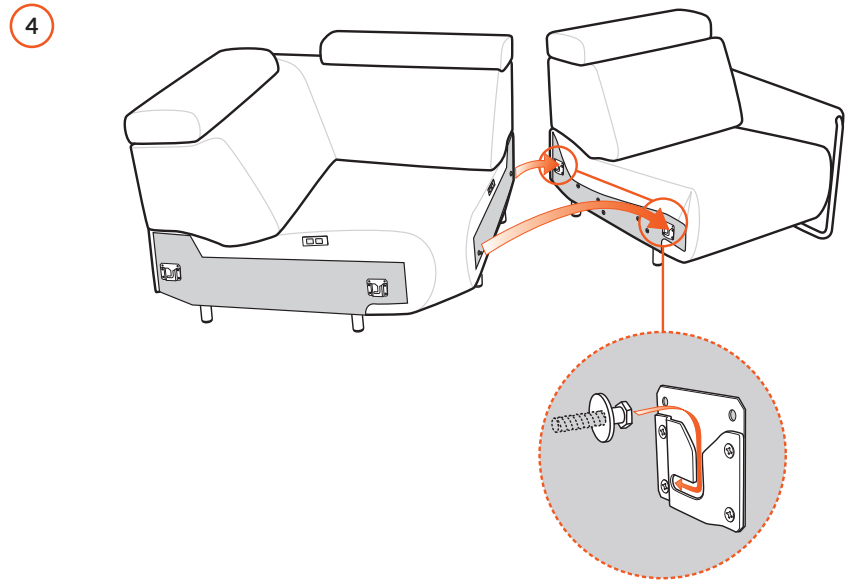

7

8

Stressless® Emily - 8

STRESSLESS® EMILY CORNER

 Ø 4.2 cm
 8 cm/3.15 inch
 6x 1997508

1

Stressless® Emily - 9

If battery, assemble battery pack on modules with power supply

12.5 cm/4.92 inch
2x 1997826

STRESSLESS® EMILY WOOD

12.5 cm/4.92 inch
2x 1997820

12.5 cm/4.92 inch
2x 1997826

STRESSLESS® EMILY WIDE

STRESSLESS® EMILY CENTER MODULE

 Ø 4.2 cm
 12.5 cm/4.92 inch
 4x 1997826

STRESSLESS® EMILY LONG SEAT MEDIUM