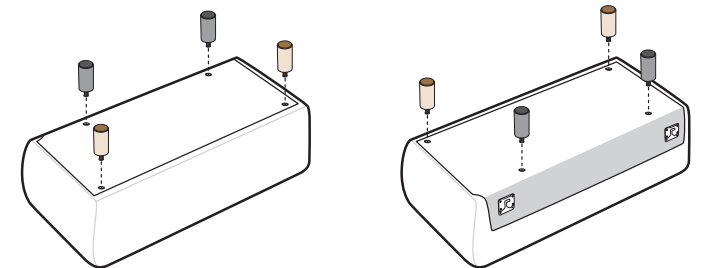

7

8

Stressless® Emily - 8

STRESSLESS® EMILY CORNER

 Ø 4.2 cm
 8 cm/3.15 inch
 6x 1997508

1

Stressless® Emily - 9

If battery, assemble battery pack on modules with power supply

6

7

STRESSLESS® EMILY END MODULE

Chrome 1997394
Black 1997395

2x 1997016

12.5 cm/4.92 inch
2x 1997826

STRESSLESS® EMILY STEEL

12.5 cm/4.92 inch
2x 19978XX

12.5 cm/4.92 inch
2x 1997826

STRESSLESS® EMILY WOOD

12.5 cm/4.92 inch
2x 1997820

12.5 cm/4.92 inch
2x 1997826

STRESSLESS® EMILY WIDE

STRESSLESS® EMILY CENTER MODULE

 Ø 4.2 cm
 12.5 cm/4.92 inch
 4x 1997826

STRESSLESS® EMILY LONG SEAT MEDIUM