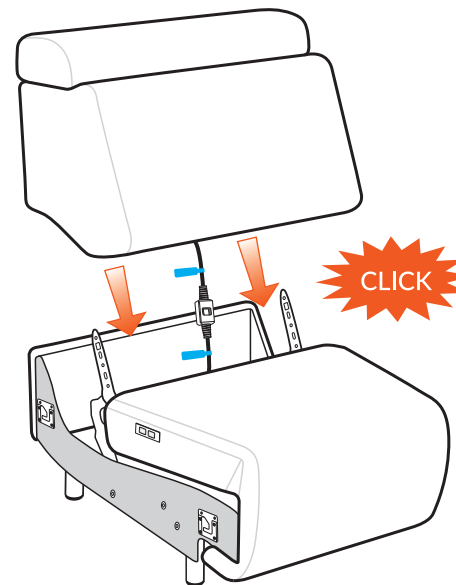

 Ø 4.2 cm
 8 cm/3.15 inch
 2x 1997508

STRESSLESS® EMILY WIDE

If battery, assemble battery pack on modules with power supply

1997498

2x 1997543

4x 1997721

10

STRESSLESS® EMILY 1 SEAT ANGLED

 Ø 4.2 cm
 8 cm/3.15 inch
 4x 1997508

 2x 1997543

 4x 1997721

If battery, assemble battery pack on modules with power supply

4

5

6

7