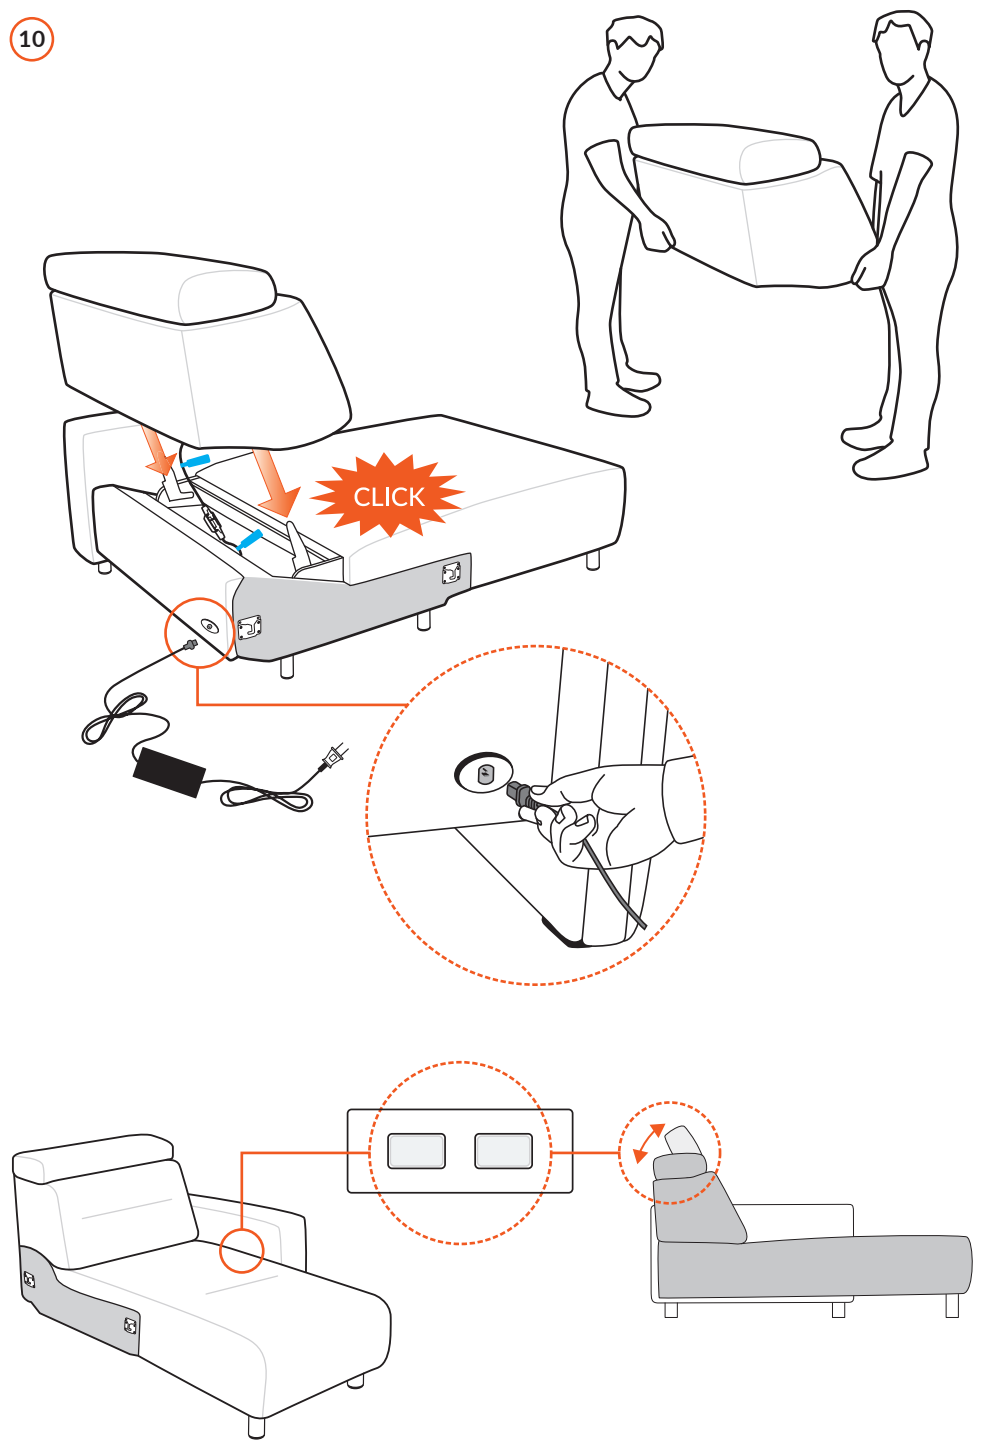

STRESSLESS® EMILY WIDE

If battery, assemble battery pack on modules with power supply

5

6

7

8

9

10

STRESSLESS® EMILY LONG SEAT LARGE

 Ø 4.2 cm
 8 cm/3.15 inch
 6x 1997508

3x 990004315

3x 990000859

1

2

3

STRESSLESS® EMILY LONGSEAT LARGE LEG PLACEMENT