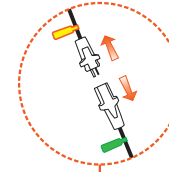

STRESSLESS® EMILY WIDE

If battery, assemble battery pack on modules with power supply

5