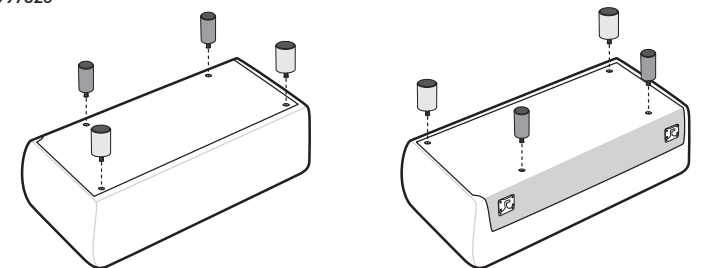

12.5 cm/4.92 inch
2x 1997826

STRESSLESS® EMILY WOOD

12.5 cm/4.92 inch
2x 1997820

12.5 cm/4.92 inch
2x 1997826

STRESSLESS® EMILY WIDE

STRESSLESS® EMILY CENTER MODULE

 Ø 4.2 cm
 12.5 cm/4.92 inch
 4x 1997826

STRESSLESS® EMILY LONG SEAT MEDIUM

 Ø 4.2 cm
 8 cm/3.15 inch
 6x 1997508

4x 990004315

4x 990000859

STRESSLESS® EMILY LONGSEAT MEDIUM LEG PLACEMENT

Chrome 1997394
Black 1997395

4x 1997016

STRESSLESS® EMILY STEEL

STRESSLESS® EMILY WOOD