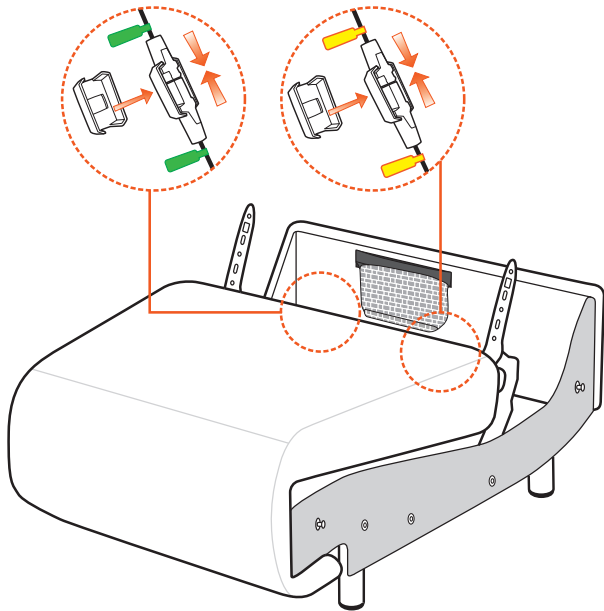

 Ø 4.2 cm
 8 cm/3.15 inch
 2x 1997508

STRESSLESS® EMILY WIDE

If battery, assemble battery pack on modules with power supply

1997498

2x 1997543

4x 1997721

10

STRESSLESS® EMILY 1 SEAT ANGLED

 Ø 4.2 cm
 8 cm/3.15 inch
 4x 1997508

 2x 1997543

 4x 1997721

If battery, assemble battery pack on modules with power supply

4

5

6

7