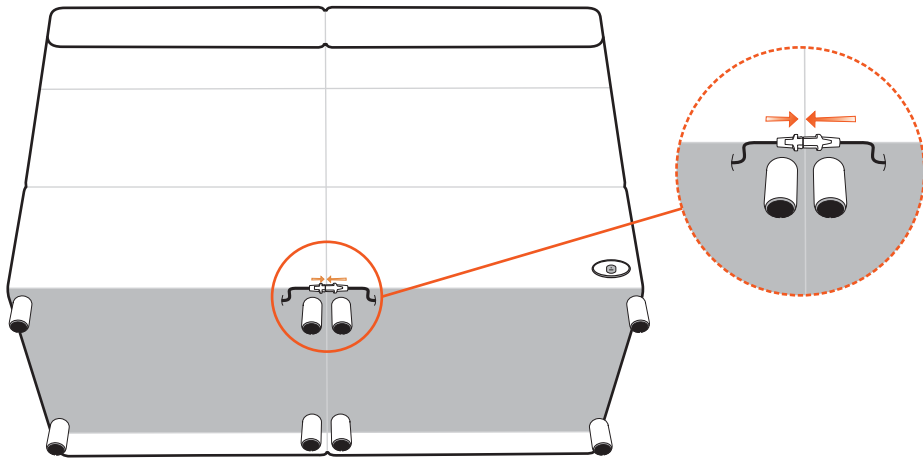

9

Stressless® Emily - 28