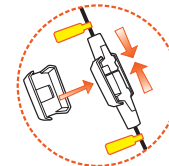

STRESSLESS® EMILY LONGSEAT MEDIUM LEG PLACEMENT

Chrome 1997394
Black 1997395

4x 1997016

STRESSLESS® EMILY STEEL

STRESSLESS® EMILY WOOD

STRESSLESS® EMILY WIDE

If battery, assemble battery pack on modules with power supply

5

6