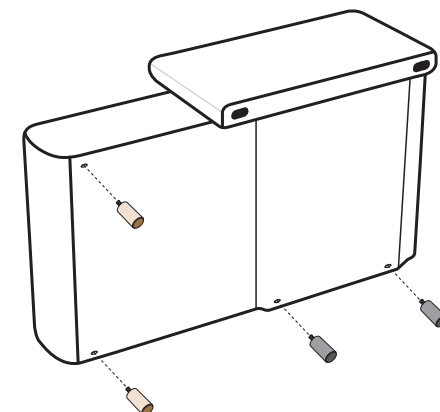

STRESSLESS® EMILY LONG SEAT LARGE

 Ø 4.2 cm
 8 cm/3.15 inch
 6x 1997508

3x 990004315

3x 990000859

1

2

3

STRESSLESS® EMILY LONGSEAT LARGE LEG PLACEMENT

Chrome 75012616
 Black 75012615

4x 1997016

Ø 4.2 cm
 8 cm/3.15 inch
 2x 1997508

STRESSLESS® EMILY STEEL

 Ø 4.2 cm
 12.5 cm/4.92 inch
 2x 19978XX

 Ø 4.2 cm
 8 cm/3.15 inch
 2x 1997508

STRESSLESS® EMILY WOOD

 Ø 6 cm
 12.5 cm/4.92 inch
 2x 1997820

 Ø 4.2 cm
 8 cm/3.15 inch
 2x 1997508

STRESSLESS® EMILY WIDE

If battery, assemble battery pack on modules with power supply

1997498

2x 1997543

4x 1997721

10

STRESSLESS® EMILY 1 SEAT ANGLED