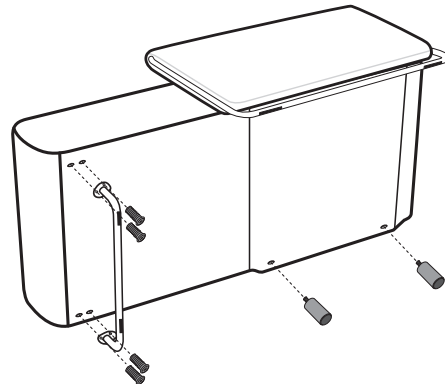

 Ø 4.2 cm
 8 cm/3.15 inch
 6x 1997508

4x 990004315

4x 990000859

STRESSLESS® EMILY LONGSEAT MEDIUM LEG PLACEMENT

Chrome 1997394
Black 1997395

4x 1997016

STRESSLESS® EMILY STEEL

STRESSLESS® EMILY WOOD