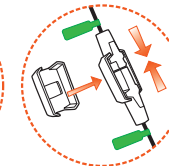

STRESSLESS® EMILY LONGSEAT MEDIUM LEG PLACEMENT

Chrome 1997394
Black 1997395

4x 1997016

STRESSLESS® EMILY STEEL

STRESSLESS® EMILY WOOD

STRESSLESS® EMILY WIDE

If battery, assemble battery pack on modules with power supply

5

6