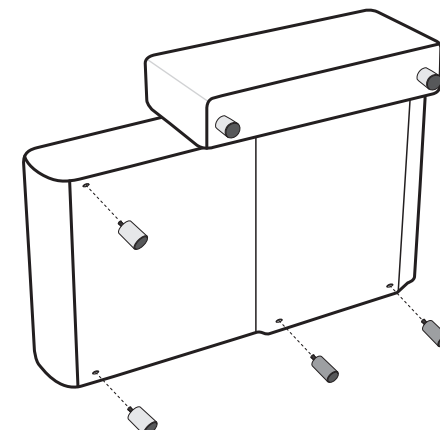

STRESSLESS® EMILY LONG SEAT LARGE

 Ø 4.2 cm
 8 cm/3.15 inch
 6x 1997508

3x 990004315

3x 990000859

1

2

3

STRESSLESS® EMILY LONGSEAT LARGE LEG PLACEMENT

Chrome 75012616
 Black 75012615

4x 1997016

Ø 4.2 cm
 8 cm/3.15 inch
 2x 1997508

STRESSLESS® EMILY STEEL

 Ø 4.2 cm
 12.5 cm/4.92 inch
 2x 19978XX

 Ø 4.2 cm
 8 cm/3.15 inch
 2x 1997508

STRESSLESS® EMILY WOOD

 Ø 6 cm
 12.5 cm/4.92 inch
 2x 1997820

 Ø 4.2 cm
 8 cm/3.15 inch
 2x 1997508

STRESSLESS® EMILY WIDE

If battery, assemble battery pack on modules with power supply

1997498

2x 1997543

4x 1997721

10

STRESSLESS® EMILY 1 SEAT ANGLED