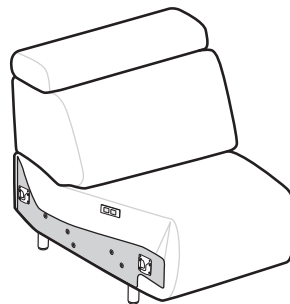

 Ø 4.2 cm
 8 cm/3.15 inch
 2x 1997508

STRESSLESS® EMILY WIDE

If battery, assemble battery pack on modules with power supply

1997498

2x 1997543

4x 1997721

10

STRESSLESS® EMILY 1 SEAT ANGLED

 Ø 4.2 cm
 8 cm/3.15 inch
 4x 1997508

 2x 1997543

 4x 1997721

If battery, assemble battery pack on modules with power supply

4

5

6

7