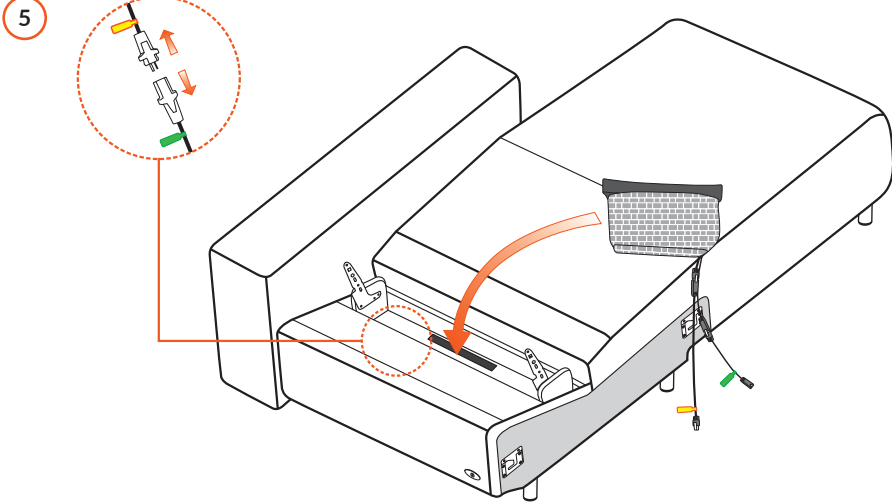

Chrome 75012616
 Black 75012615

4x 1997016

Ø 4.2 cm
 8 cm/3.15 inch
 2x 1997508

STRESSLESS® EMILY STEEL

 Ø 4.2 cm
 12.5 cm/4.92 inch
 2x 19978XX

 Ø 4.2 cm
 8 cm/3.15 inch
 2x 1997508

STRESSLESS® EMILY WOOD

 Ø 6 cm
 12.5 cm/4.92 inch
 2x 1997820

 Ø 4.2 cm
 8 cm/3.15 inch
 2x 1997508

STRESSLESS® EMILY WIDE

If battery, assemble battery pack on modules with power supply

1997498

2x 1997543

4x 1997721

10

STRESSLESS® EMILY 1 SEAT ANGLED