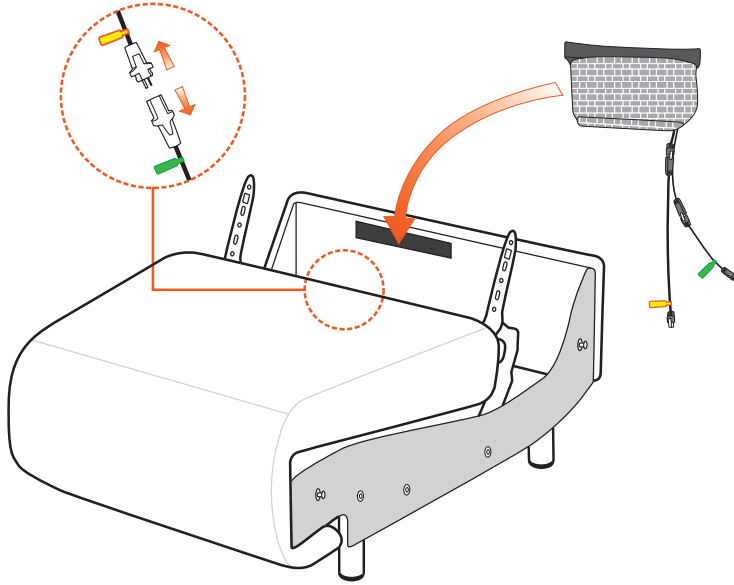

 Ø 4.2 cm
 8 cm/3.15 inch
 2x 1997508

STRESSLESS® EMILY WIDE

If battery, assemble battery pack on modules with power supply

1997498

2x 1997543

4x 1997721

10

STRESSLESS® EMILY 1 SEAT ANGLED

 Ø 4.2 cm
 8 cm/3.15 inch
 4x 1997508

 2x 1997543

 4x 1997721

If battery, assemble battery pack on modules with power supply

4

5

6

7