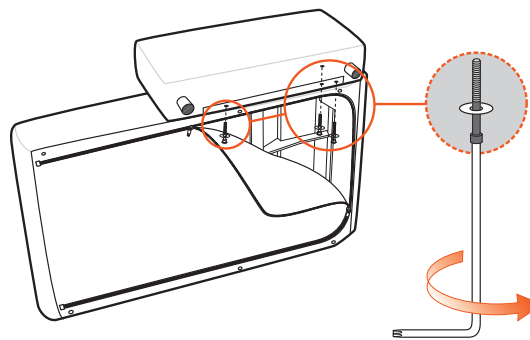

STRESSLESS® EMILY LONG SEAT LARGE

 Ø 4.2 cm
 8 cm/3.15 inch
 6x 1997508

3x 990004315

3x 990000859

1

2

3

STRESSLESS® EMILY LONGSEAT LARGE LEG PLACEMENT

Chrome 75012616
 Black 75012615

4x 1997016

Ø 4.2 cm
 8 cm/3.15 inch
 2x 1997508

STRESSLESS® EMILY STEEL

 Ø 4.2 cm
 12.5 cm/4.92 inch
 2x 19978XX

 Ø 4.2 cm
 8 cm/3.15 inch
 2x 1997508

STRESSLESS® EMILY WOOD

 Ø 6 cm
 12.5 cm/4.92 inch
 2x 1997820

 Ø 4.2 cm
 8 cm/3.15 inch
 2x 1997508

STRESSLESS® EMILY WIDE

If battery, assemble battery pack on modules with power supply

1997498

2x 1997543

4x 1997721

10

STRESSLESS® EMILY 1 SEAT ANGLED