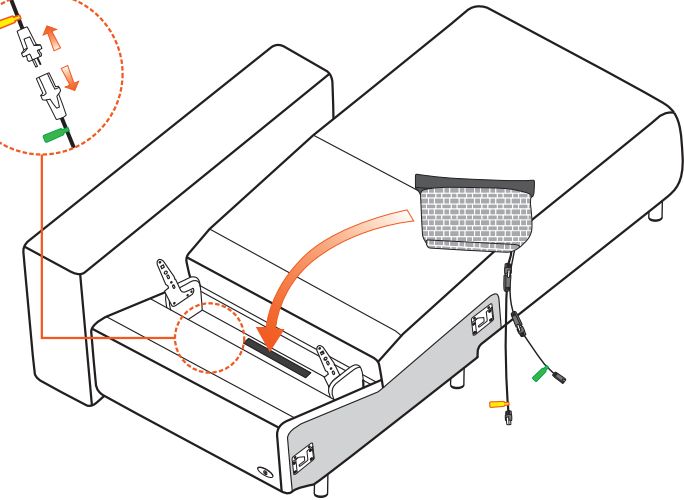

 Ø 4.2 cm
 8 cm/3.15 inch
 6x 1997508

4x 990004315

4x 990000859

STRESSLESS® EMILY LONGSEAT MEDIUM LEG PLACEMENT

Chrome 1997394
Black 1997395

4x 1997016

STRESSLESS® EMILY STEEL

STRESSLESS® EMILY WOOD

STRESSLESS® EMILY WIDE

If battery, assemble battery pack on modules with power supply

5

6

7

8

9

10