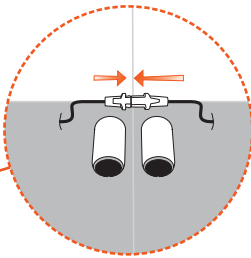

9

Stressless® Emily - 28