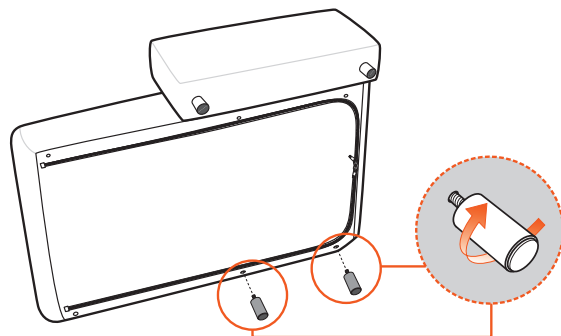

STRESSLESS® EMILY LONG SEAT LARGE

 Ø 4.2 cm
 8 cm/3.15 inch
 6x 1997508

3x 990004315

3x 990000859

1

2

3

STRESSLESS® EMILY LONGSEAT LARGE LEG PLACEMENT