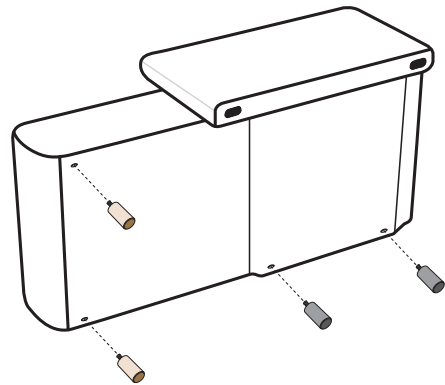

 Ø 4.2 cm
 8 cm/3.15 inch
 6x 1997508

4x 990004315

4x 990000859

STRESSLESS® EMILY LONGSEAT MEDIUM LEG PLACEMENT

Chrome 1997394
Black 1997395

4x 1997016

STRESSLESS® EMILY STEEL

STRESSLESS® EMILY WOOD

STRESSLESS® EMILY WIDE

If battery, assemble battery pack on modules with power supply

5

6

7

8

9

10