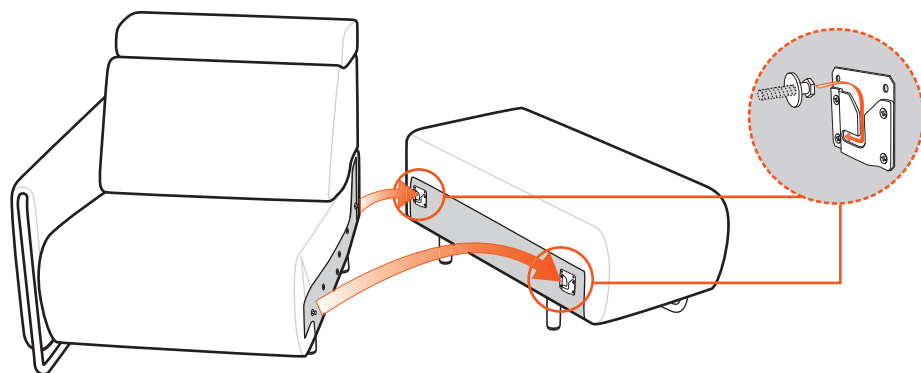

12.5 cm/4.92 inch
2x 1997826

STRESSLESS® EMILY WOOD

12.5 cm/4.92 inch
2x 1997820

12.5 cm/4.92 inch
2x 1997826

STRESSLESS® EMILY WIDE

STRESSLESS® EMILY CENTER MODULE

 Ø 4.2 cm
 12.5 cm/4.92 inch
 4x 1997826

STRESSLESS® EMILY LONG SEAT MEDIUM

 Ø 4.2 cm
 8 cm/3.15 inch
 6x 1997508

4x 990004315

4x 990000859

STRESSLESS® EMILY LONGSEAT MEDIUM LEG PLACEMENT

Chrome 1997394
Black 1997395

4x 1997016

STRESSLESS® EMILY STEEL

STRESSLESS® EMILY WOOD