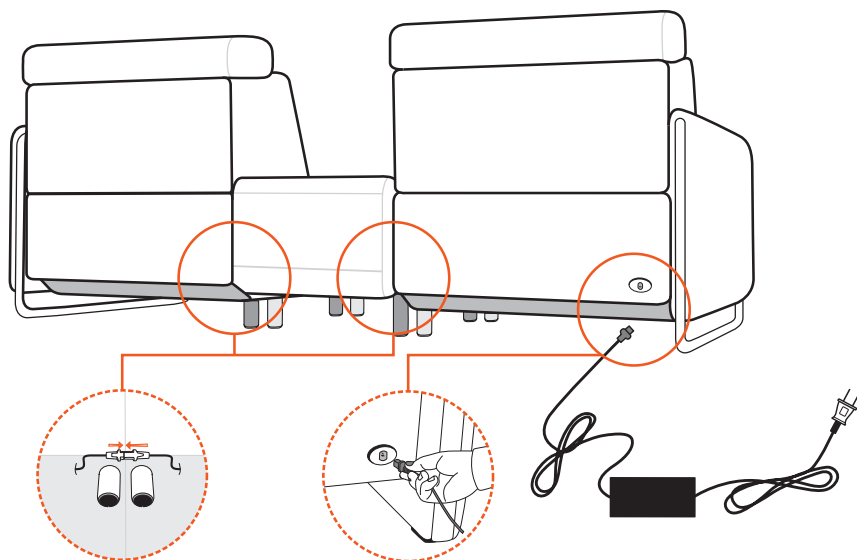

STRESSLESS® EMILY LONG SEAT MEDIUM

Ø 4.2 cm
8 cm/3.15 inch
6x 1997508

4x 990004315

4x 990000859