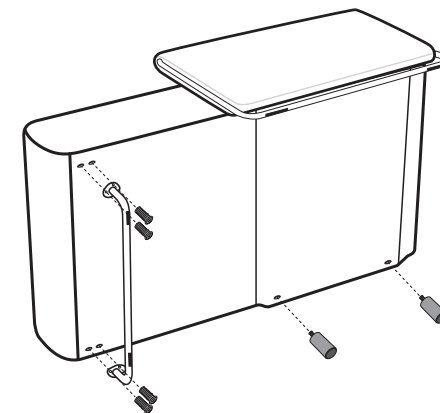

STRESSLESS® EMILY LONGSEAT LARGE LEG PLACEMENT

Chrome 75012616
Black 75012615

4x 1997016

Ø 4.2 cm
8 cm/3.15 inch
2x 1997508

STRESSLESS® EMILY STEEL

Ø 4.2 cm
12.5 cm/4.92 inch
2x 19978XX

Ø 4.2 cm
8 cm/3.15 inch
2x 1997508