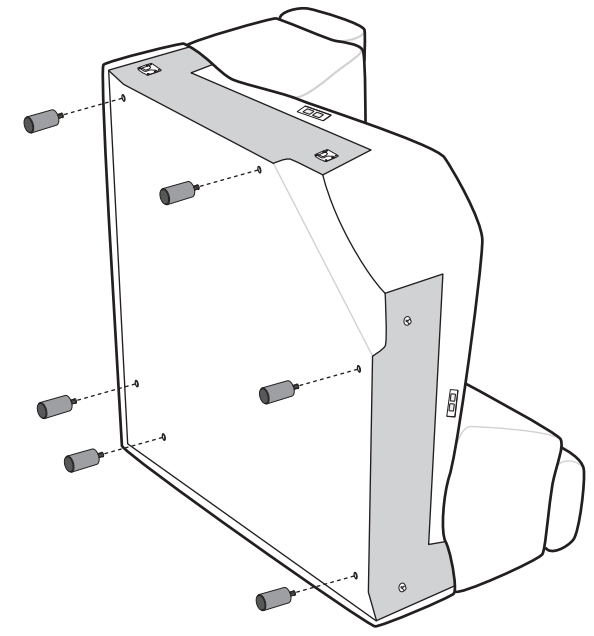

7

8

Stressless® Emily - 8

STRESSLESS® EMILY CORNER

 Ø 4.2 cm
 8 cm/3.15 inch
 6x 1997508

1

Stressless® Emily - 9

If battery, assemble battery pack on modules with power supply

12.5 cm/4.92 inch
2x 1997826

STRESSLESS® EMILY WOOD

12.5 cm/4.92 inch
2x 1997820

12.5 cm/4.92 inch
2x 1997826

STRESSLESS® EMILY WIDE

STRESSLESS® EMILY CENTER MODULE

 Ø 4.2 cm
 12.5 cm/4.92 inch
 4x 1997826

STRESSLESS® EMILY LONG SEAT MEDIUM