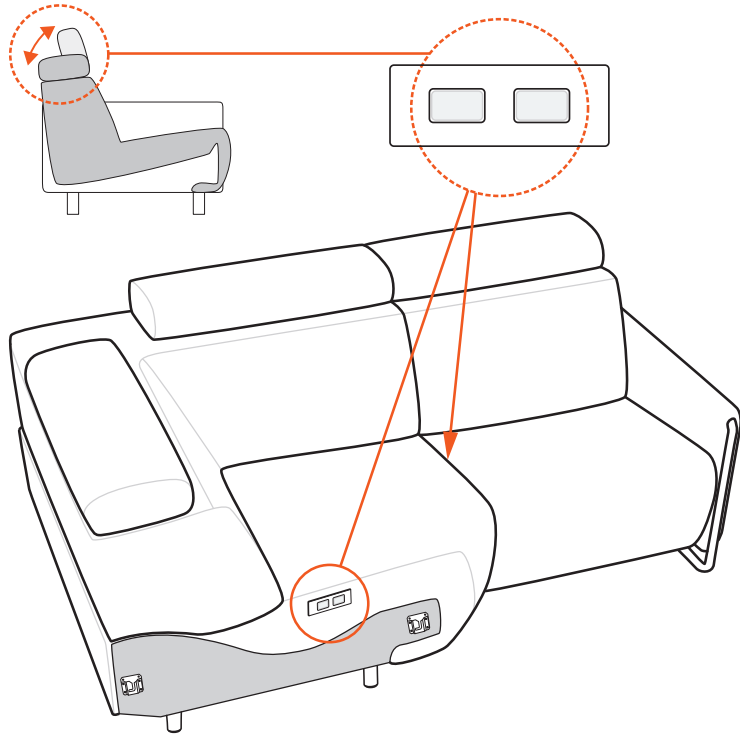

6

7

STRESSLESS® EMILY END MODULE

Chrome 1997394
Black 1997395

2x 1997016

12.5 cm/4.92 inch
2x 1997826

STRESSLESS® EMILY STEEL

12.5 cm/4.92 inch
2x 19978XX

12.5 cm/4.92 inch
2x 1997826

STRESSLESS® EMILY WOOD

12.5 cm/4.92 inch
2x 1997820

12.5 cm/4.92 inch
2x 1997826

STRESSLESS® EMILY WIDE