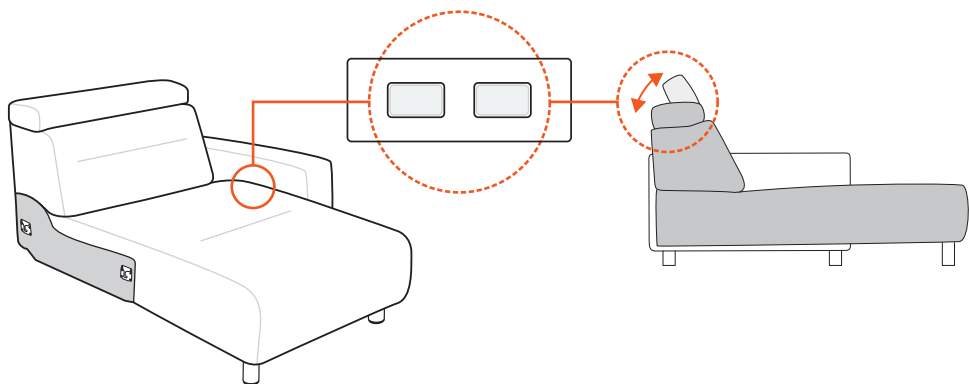

 Ø 4.2 cm
 8 cm/3.15 inch
 2x 1997508

STRESSLESS® EMILY WIDE

If battery, assemble battery pack on modules with power supply

1997498

2x 1997543

4x 1997721

10

STRESSLESS® EMILY 1 SEAT ANGLED