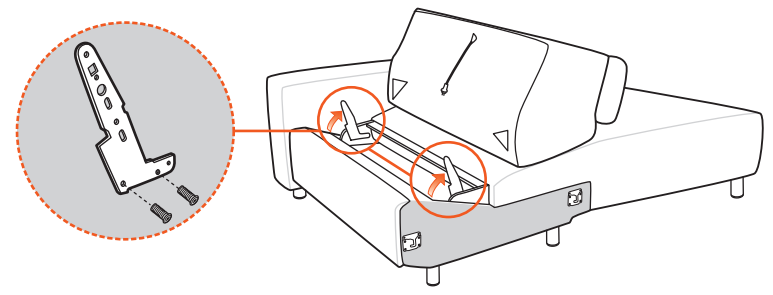

STRESSLESS® EMILY WIDE

If battery, assemble battery pack on modules with power supply

5

6

7

8

9

10

STRESSLESS® EMILY LONG SEAT LARGE

 Ø 4.2 cm
 8 cm/3.15 inch
 6x 1997508

3x 990004315

3x 990000859

1

2

3

STRESSLESS® EMILY LONGSEAT LARGE LEG PLACEMENT