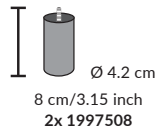

12.5 cm/4.92 inch
2x 1997826

STRESSLESS® EMILY WOOD

12.5 cm/4.92 inch
2x 1997820

12.5 cm/4.92 inch
2x 1997826

STRESSLESS® EMILY WIDE

STRESSLESS® EMILY CENTER MODULE

 Ø 4.2 cm
 12.5 cm/4.92 inch
 4x 1997826

STRESSLESS® EMILY LONG SEAT MEDIUM

 Ø 4.2 cm
 8 cm/3.15 inch
 6x 1997508

4x 990004315

4x 990000859

STRESSLESS® EMILY LONGSEAT MEDIUM LEG PLACEMENT

Chrome 1997394
Black 1997395

4x 1997016

STRESSLESS® EMILY STEEL

STRESSLESS® EMILY WOOD