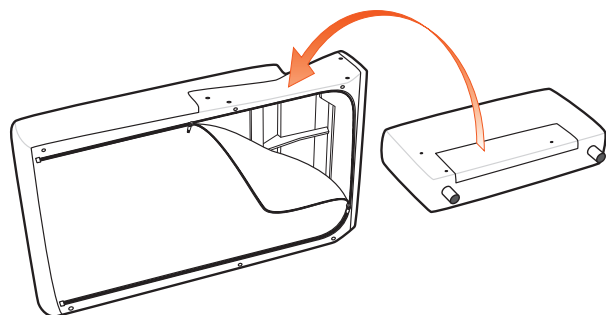

STRESSLESS® EMILY LONG SEAT LARGE

 Ø 4.2 cm
 8 cm/3.15 inch
 6x 1997508

3x 990004315

3x 990000859

1

2

3

STRESSLESS® EMILY LONGSEAT LARGE LEG PLACEMENT

Chrome 75012616
 Black 75012615

4x 1997016

Ø 4.2 cm
 8 cm/3.15 inch
 2x 1997508

STRESSLESS® EMILY STEEL

 Ø 4.2 cm
 12.5 cm/4.92 inch
 2x 19978XX

 Ø 4.2 cm
 8 cm/3.15 inch
 2x 1997508

STRESSLESS® EMILY WOOD

 Ø 6 cm
 12.5 cm/4.92 inch
 2x 1997820

 Ø 4.2 cm
 8 cm/3.15 inch
 2x 1997508

STRESSLESS® EMILY WIDE

If battery, assemble battery pack on modules with power supply

1997498

2x 1997543

4x 1997721

10

STRESSLESS® EMILY 1 SEAT ANGLED