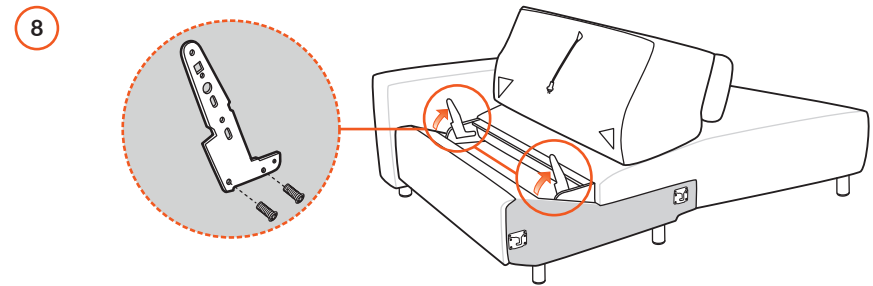

 Ø 4.2 cm
 8 cm/3.15 inch
 2x 1997508

STRESSLESS® EMILY WIDE

If battery, assemble battery pack on modules with power supply

1997498

2x 1997543

4x 1997721

10

STRESSLESS® EMILY 1 SEAT ANGLED