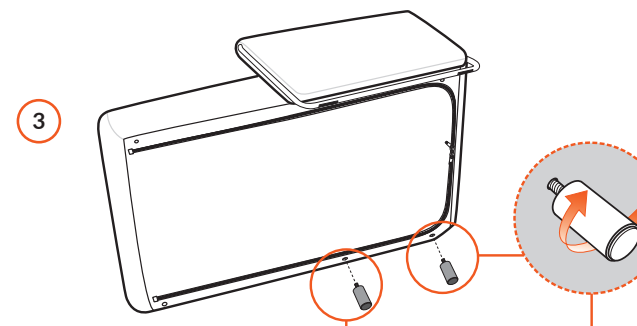

12.5 cm/4.92 inch
2x 1997826

STRESSLESS® EMILY WOOD

12.5 cm/4.92 inch
2x 1997820

12.5 cm/4.92 inch
2x 1997826

STRESSLESS® EMILY WIDE

STRESSLESS® EMILY CENTER MODULE

 Ø 4.2 cm
 12.5 cm/4.92 inch
 4x 1997826

STRESSLESS® EMILY LONG SEAT MEDIUM

 Ø 4.2 cm
 8 cm/3.15 inch
 6x 1997508

4x 990004315

4x 990000859

STRESSLESS® EMILY LONGSEAT MEDIUM LEG PLACEMENT

Chrome 1997394
Black 1997395

4x 1997016

STRESSLESS® EMILY STEEL

STRESSLESS® EMILY WOOD