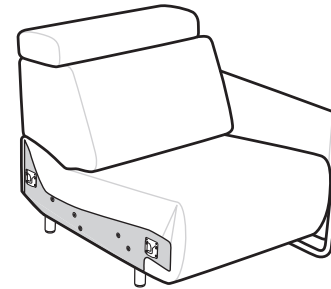

STRESSLESS® EMILY 1 SEAT POWER / DUMMY