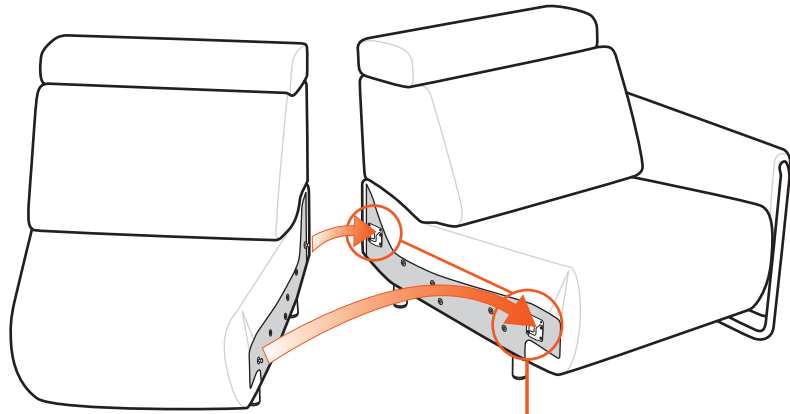

8

9

Stressless® Emily - 28

10