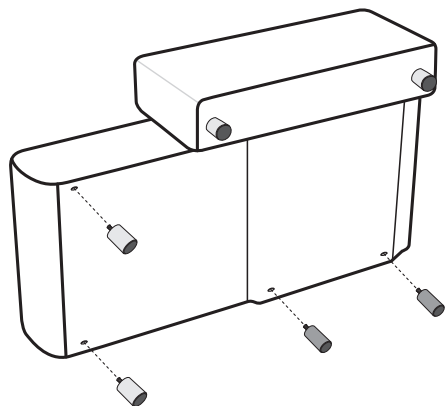

12.5 cm/4.92 inch
2x 1997826

STRESSLESS® EMILY WOOD

12.5 cm/4.92 inch
2x 1997820

12.5 cm/4.92 inch
2x 1997826

STRESSLESS® EMILY WIDE

STRESSLESS® EMILY CENTER MODULE

 Ø 4.2 cm
 12.5 cm/4.92 inch
 4x 1997826

STRESSLESS® EMILY LONG SEAT MEDIUM

 Ø 4.2 cm
 8 cm/3.15 inch
 6x 1997508

4x 990004315

4x 990000859

STRESSLESS® EMILY LONGSEAT MEDIUM LEG PLACEMENT

Chrome 1997394
Black 1997395

4x 1997016

STRESSLESS® EMILY STEEL

STRESSLESS® EMILY WOOD