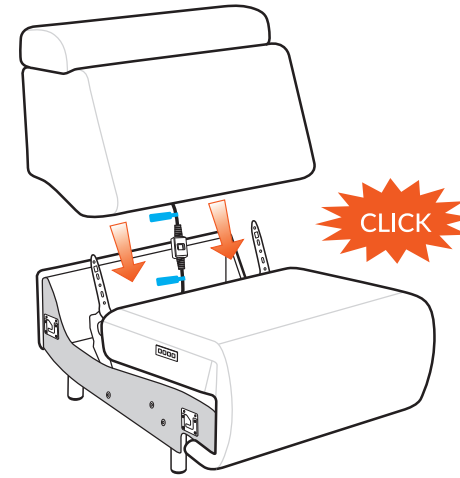

→ = Power Connections

STRESSLESS® EMILY 1 SEAT POWER / DUMMY

1997498

If battery, assemble battery pack on modules with power supply

3

4

5

6

7

8

Stressless® Emily - 8

STRESSLESS® EMILY CORNER

 Ø 4.2 cm
 8 cm/3.15 inch
 6x 1997508

1

Stressless® Emily - 9

If battery, assemble battery pack on modules with power supply