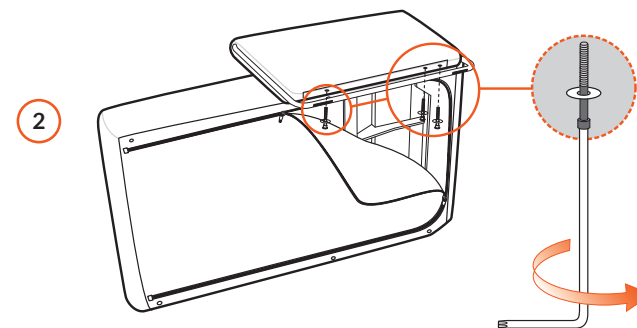

12.5 cm/4.92 inch
2x 1997826

STRESSLESS® EMILY WOOD

12.5 cm/4.92 inch
2x 1997820

12.5 cm/4.92 inch
2x 1997826

STRESSLESS® EMILY WIDE

STRESSLESS® EMILY CENTER MODULE

 Ø 4.2 cm
 12.5 cm/4.92 inch
 4x 1997826

STRESSLESS® EMILY LONG SEAT MEDIUM

 Ø 4.2 cm
 8 cm/3.15 inch
 6x 1997508

4x 990004315

4x 990000859

STRESSLESS® EMILY LONGSEAT MEDIUM LEG PLACEMENT

Chrome 1997394
Black 1997395

4x 1997016

STRESSLESS® EMILY STEEL

STRESSLESS® EMILY WOOD