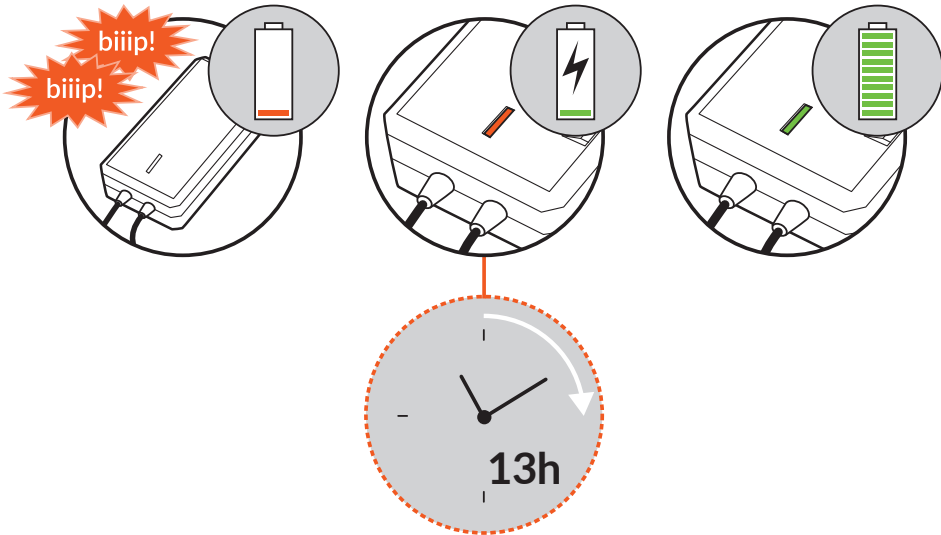

→ = Power Connections

STRESSLESS® EMILY 1 SEAT POWER / DUMMY

1997498

If battery, assemble battery pack on modules with power supply

3

4

5

6

7

8

Stressless® Emily - 8

STRESSLESS® EMILY CORNER

 Ø 4.2 cm
 8 cm/3.15 inch
 6x 1997508

1

Stressless® Emily - 9

If battery, assemble battery pack on modules with power supply