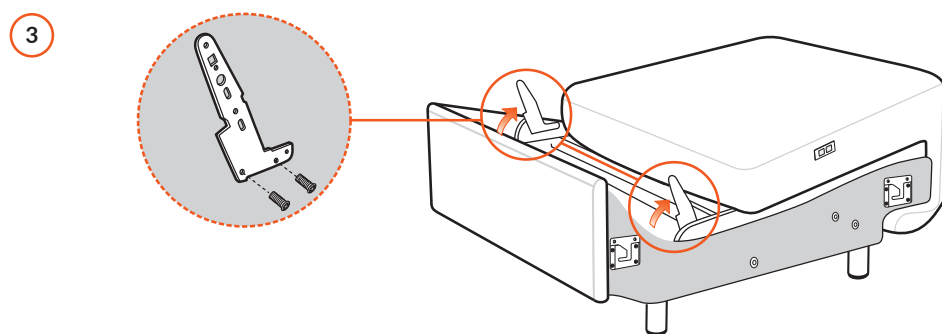

10

STRESSLESS® EMILY 1 SEAT ANGLED

Ø 4.2 cm
8 cm/3.15 inch
4x 1997508

2x 1997543

4x 1997721