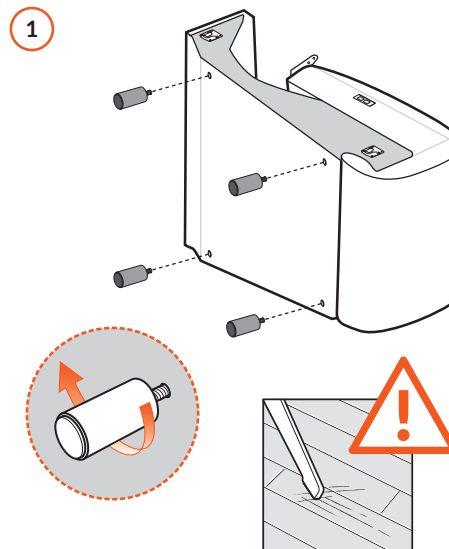

 Ø 4.2 cm
 8 cm/3.15 inch
 2x 1997508

STRESSLESS® EMILY WIDE

If battery, assemble battery pack on modules with power supply

1997498

2x 1997543

4x 1997721

10

STRESSLESS® EMILY 1 SEAT ANGLED

 Ø 4.2 cm
 8 cm/3.15 inch
 4x 1997508

 2x 1997543

 4x 1997721

If battery, assemble battery pack on modules with power supply

4

5

6

7