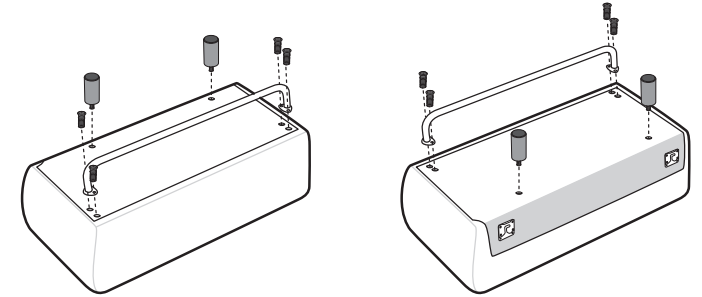

STRESSLESS® EMILY END MODULE

Chrome 1997394
Black 1997395

2x 1997016

12.5 cm/4.92 inch
2x 1997826