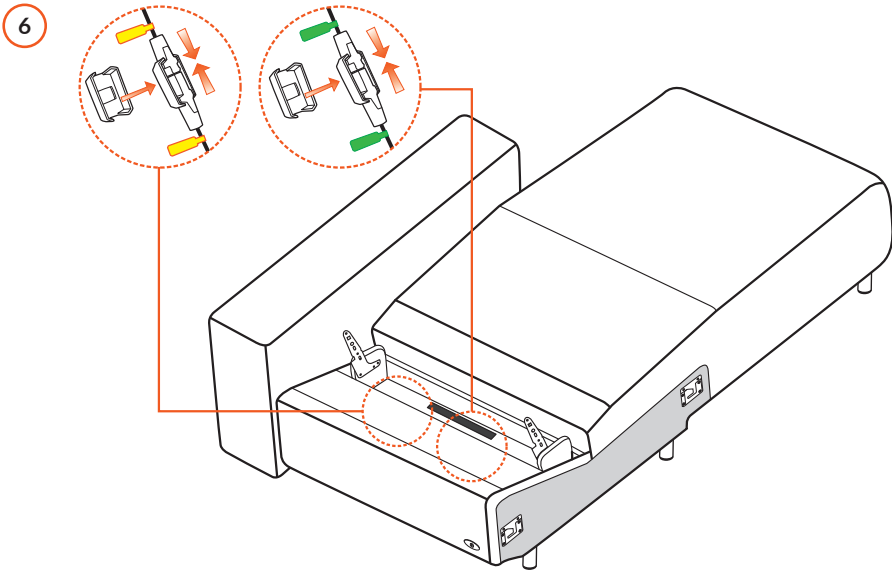

Chrome 75012616
 Black 75012615

4x 1997016

Ø 4.2 cm
 8 cm/3.15 inch
 2x 1997508

STRESSLESS® EMILY STEEL

 Ø 4.2 cm
 12.5 cm/4.92 inch
 2x 19978XX

 Ø 4.2 cm
 8 cm/3.15 inch
 2x 1997508

STRESSLESS® EMILY WOOD

 Ø 6 cm
 12.5 cm/4.92 inch
 2x 1997820

 Ø 4.2 cm
 8 cm/3.15 inch
 2x 1997508

STRESSLESS® EMILY WIDE

If battery, assemble battery pack on modules with power supply

1997498

2x 1997543

4x 1997721

10

STRESSLESS® EMILY 1 SEAT ANGLED