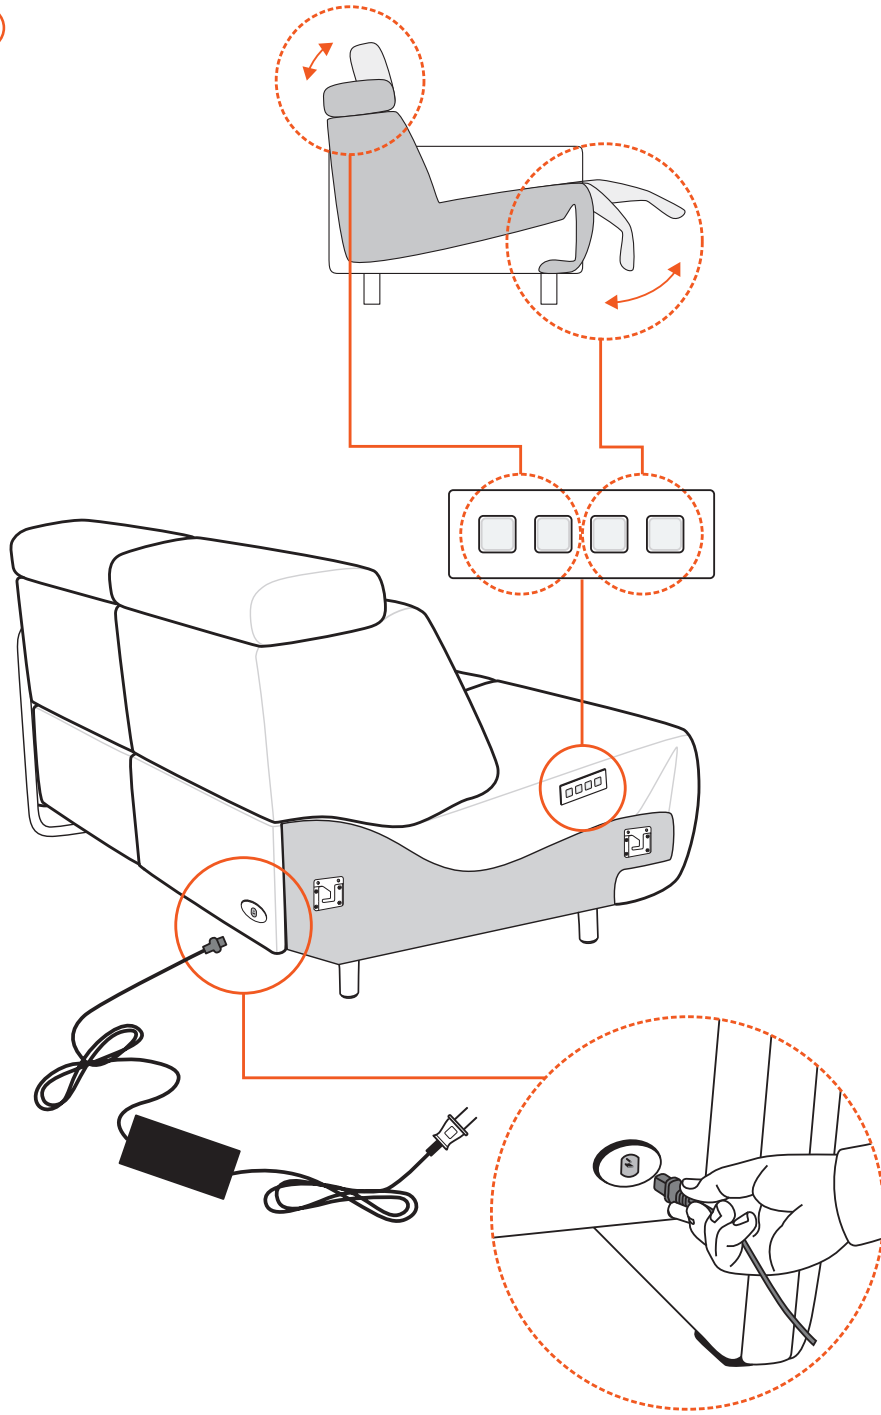

→ = Power Connections

STRESSLESS® EMILY 1 SEAT POWER / DUMMY

1997498

If battery, assemble battery pack on modules with power supply

3

4

5

6

7

8

Stressless® Emily - 8

STRESSLESS® EMILY CORNER

 Ø 4.2 cm
 8 cm/3.15 inch
 6x 1997508

1

Stressless® Emily - 9

If battery, assemble battery pack on modules with power supply