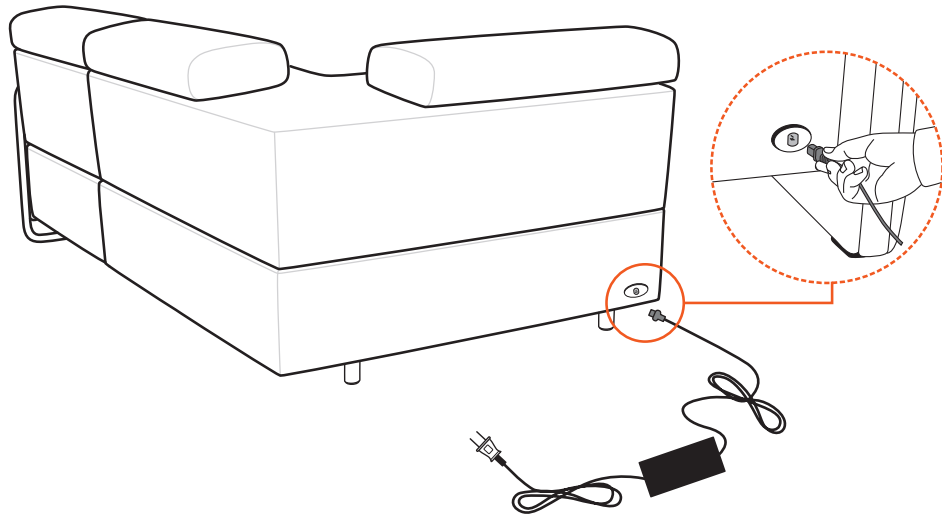

6

7

STRESSLESS® EMILY END MODULE

Chrome 1997394
Black 1997395

2x 1997016

12.5 cm/4.92 inch
2x 1997826

STRESSLESS® EMILY STEEL

12.5 cm/4.92 inch
2x 19978XX

12.5 cm/4.92 inch
2x 1997826

STRESSLESS® EMILY WOOD

12.5 cm/4.92 inch
2x 1997820

12.5 cm/4.92 inch
2x 1997826

STRESSLESS® EMILY WIDE