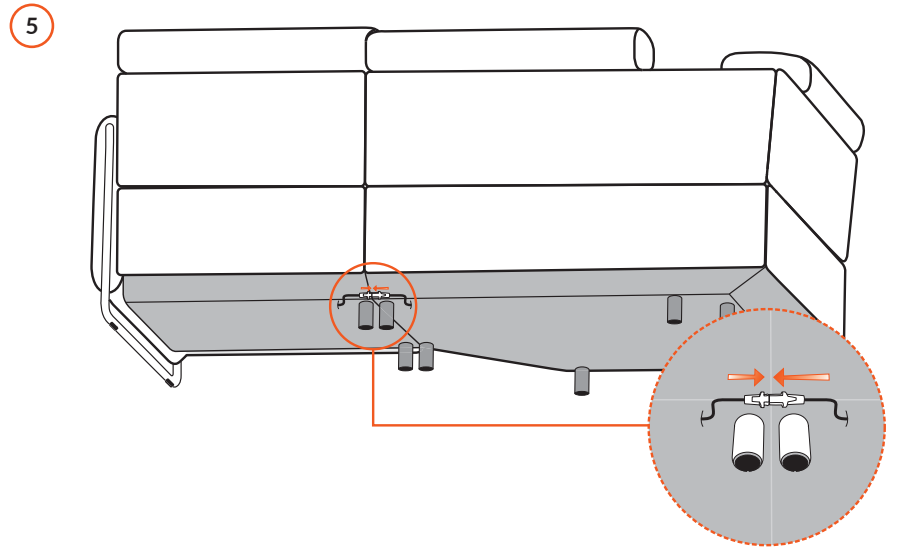

7

8

Stressless® Emily - 8

STRESSLESS® EMILY CORNER

 Ø 4.2 cm
 8 cm/3.15 inch
 6x 1997508

1

Stressless® Emily - 9

If battery, assemble battery pack on modules with power supply

12.5 cm/4.92 inch
2x 1997826

STRESSLESS® EMILY WOOD

12.5 cm/4.92 inch
2x 1997820

12.5 cm/4.92 inch
2x 1997826

STRESSLESS® EMILY WIDE

STRESSLESS® EMILY CENTER MODULE

 Ø 4.2 cm
 12.5 cm/4.92 inch
 4x 1997826

STRESSLESS® EMILY LONG SEAT MEDIUM