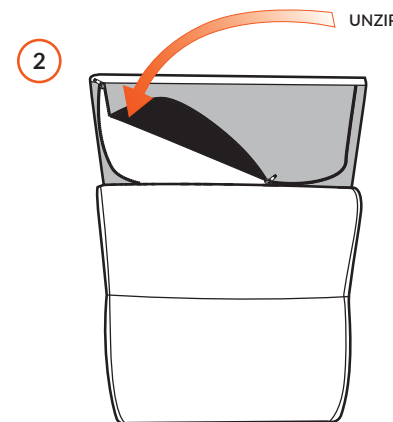

Chrome 75012616
 Black 75012615

4x 1997016

Ø 4.2 cm
 8 cm/3.15 inch
 2x 1997508

STRESSLESS® EMILY STEEL

 Ø 4.2 cm
 12.5 cm/4.92 inch
 2x 19978XX

 Ø 4.2 cm
 8 cm/3.15 inch
 2x 1997508

STRESSLESS® EMILY WOOD

 Ø 6 cm
 12.5 cm/4.92 inch
 2x 1997820

 Ø 4.2 cm
 8 cm/3.15 inch
 2x 1997508

STRESSLESS® EMILY WIDE

If battery, assemble battery pack on modules with power supply

1997498

2x 1997543

4x 1997721

10

STRESSLESS® EMILY 1 SEAT ANGLED

 Ø 4.2 cm
 8 cm/3.15 inch
 4x 1997508

 2x 1997543

 4x 1997721

If battery, assemble battery pack on modules with power supply

4

5

6

7