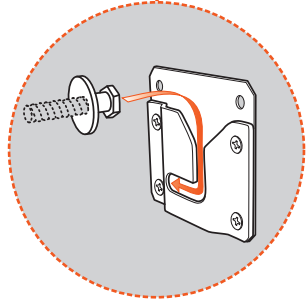

8

9

Stressless® Emily - 28

10