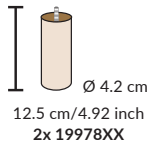

12.5 cm/4.92 inch
2x 1997826

STRESSLESS® EMILY WOOD

12.5 cm/4.92 inch
2x 1997820

12.5 cm/4.92 inch
2x 1997826

STRESSLESS® EMILY WIDE

STRESSLESS® EMILY CENTER MODULE

 Ø 4.2 cm
 12.5 cm/4.92 inch
 4x 1997826

STRESSLESS® EMILY LONG SEAT MEDIUM

 Ø 4.2 cm
 8 cm/3.15 inch
 6x 1997508

4x 990004315

4x 990000859

STRESSLESS® EMILY LONGSEAT MEDIUM LEG PLACEMENT

Chrome 1997394
Black 1997395

4x 1997016

STRESSLESS® EMILY STEEL

STRESSLESS® EMILY WOOD