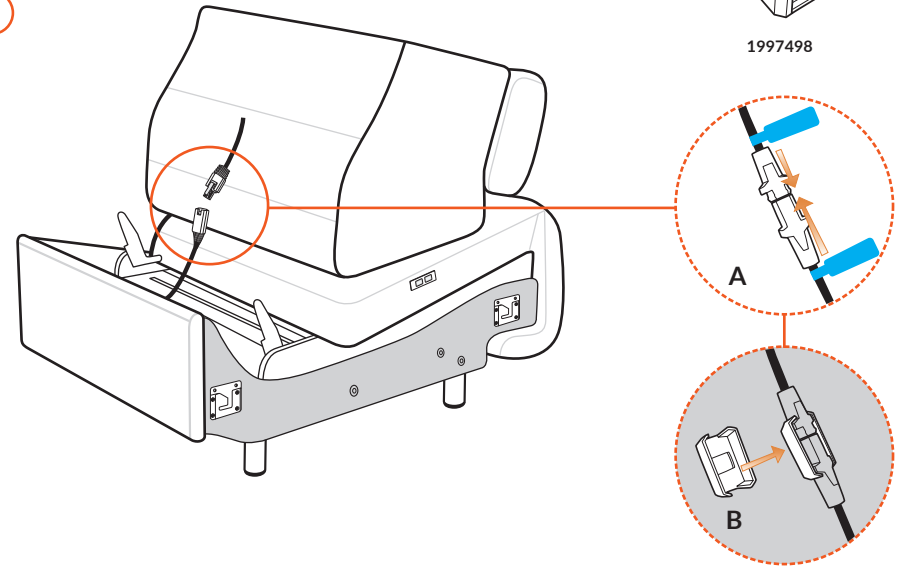

 Ø 4.2 cm
 8 cm/3.15 inch
 2x 1997508

STRESSLESS® EMILY WIDE

If battery, assemble battery pack on modules with power supply

1997498

2x 1997543

4x 1997721

10

STRESSLESS® EMILY 1 SEAT ANGLED

 Ø 4.2 cm
 8 cm/3.15 inch
 4x 1997508

 2x 1997543

 4x 1997721

If battery, assemble battery pack on modules with power supply

4

5

6

7