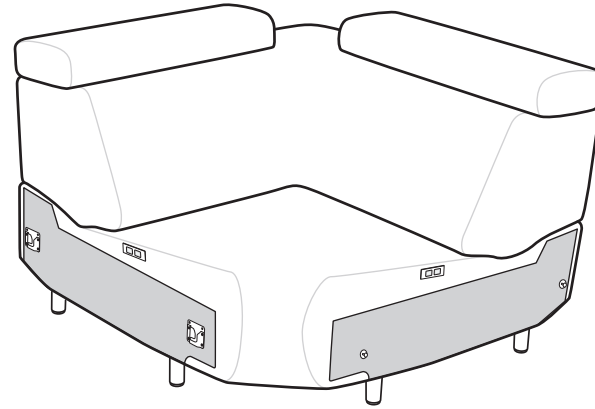

7

8

Stressless® Emily - 8

STRESSLESS® EMILY CORNER

 Ø 4.2 cm
 8 cm/3.15 inch
 6x 1997508

1

Stressless® Emily - 9

If battery, assemble battery pack on modules with power supply

12.5 cm/4.92 inch
2x 1997826

STRESSLESS® EMILY WOOD

12.5 cm/4.92 inch
2x 1997820

12.5 cm/4.92 inch
2x 1997826

STRESSLESS® EMILY WIDE

STRESSLESS® EMILY CENTER MODULE

 Ø 4.2 cm
 12.5 cm/4.92 inch
 4x 1997826

STRESSLESS® EMILY LONG SEAT MEDIUM