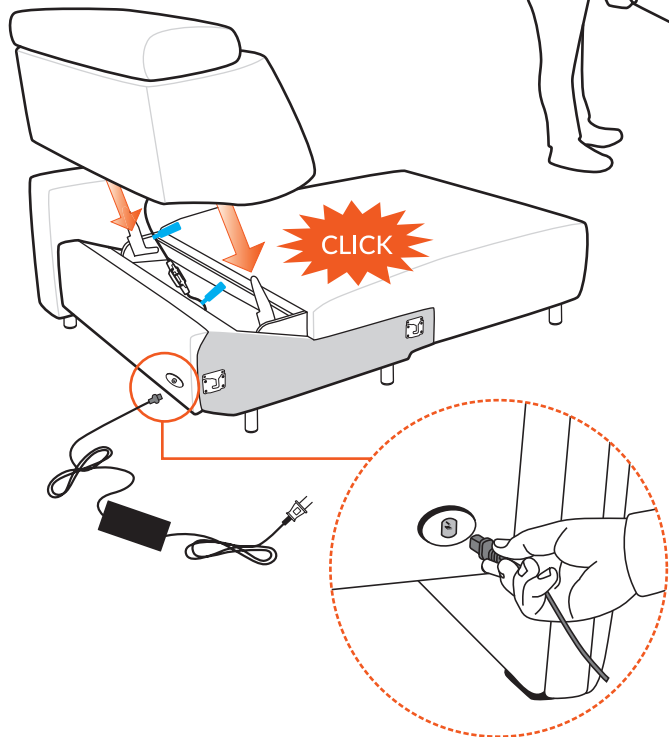

 Ø 4.2 cm
 8 cm/3.15 inch
 2x 1997508

STRESSLESS® EMILY WIDE

If battery, assemble battery pack on modules with power supply

1997498

2x 1997543

4x 1997721

10

STRESSLESS® EMILY 1 SEAT ANGLED