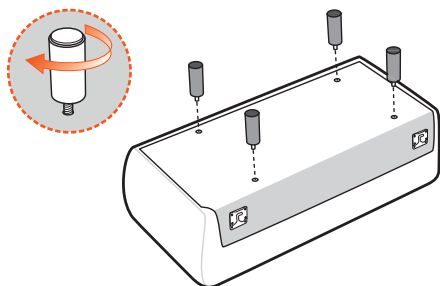

12.5 cm/4.92 inch
2x 1997826

STRESSLESS® EMILY WOOD

12.5 cm/4.92 inch
2x 1997820

12.5 cm/4.92 inch
2x 1997826

STRESSLESS® EMILY WIDE

STRESSLESS® EMILY CENTER MODULE

 Ø 4.2 cm
 12.5 cm/4.92 inch
 4x 1997826

STRESSLESS® EMILY LONG SEAT MEDIUM