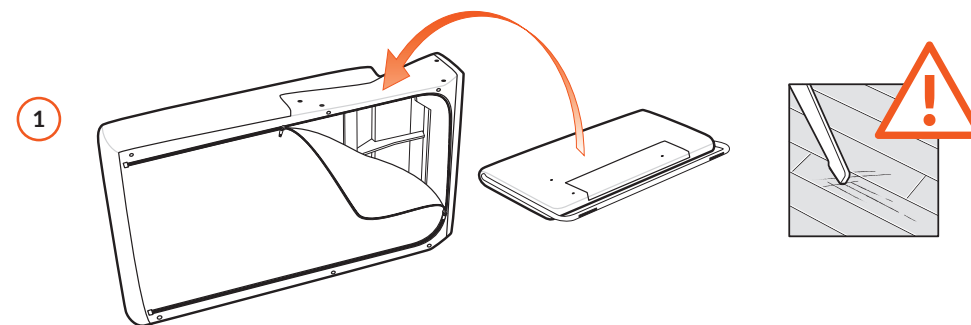

STRESSLESS® EMILY LONG SEAT MEDIUM

Ø 4.2 cm
8 cm/3.15 inch
6x 1997508

4x 990004315

4x 990000859